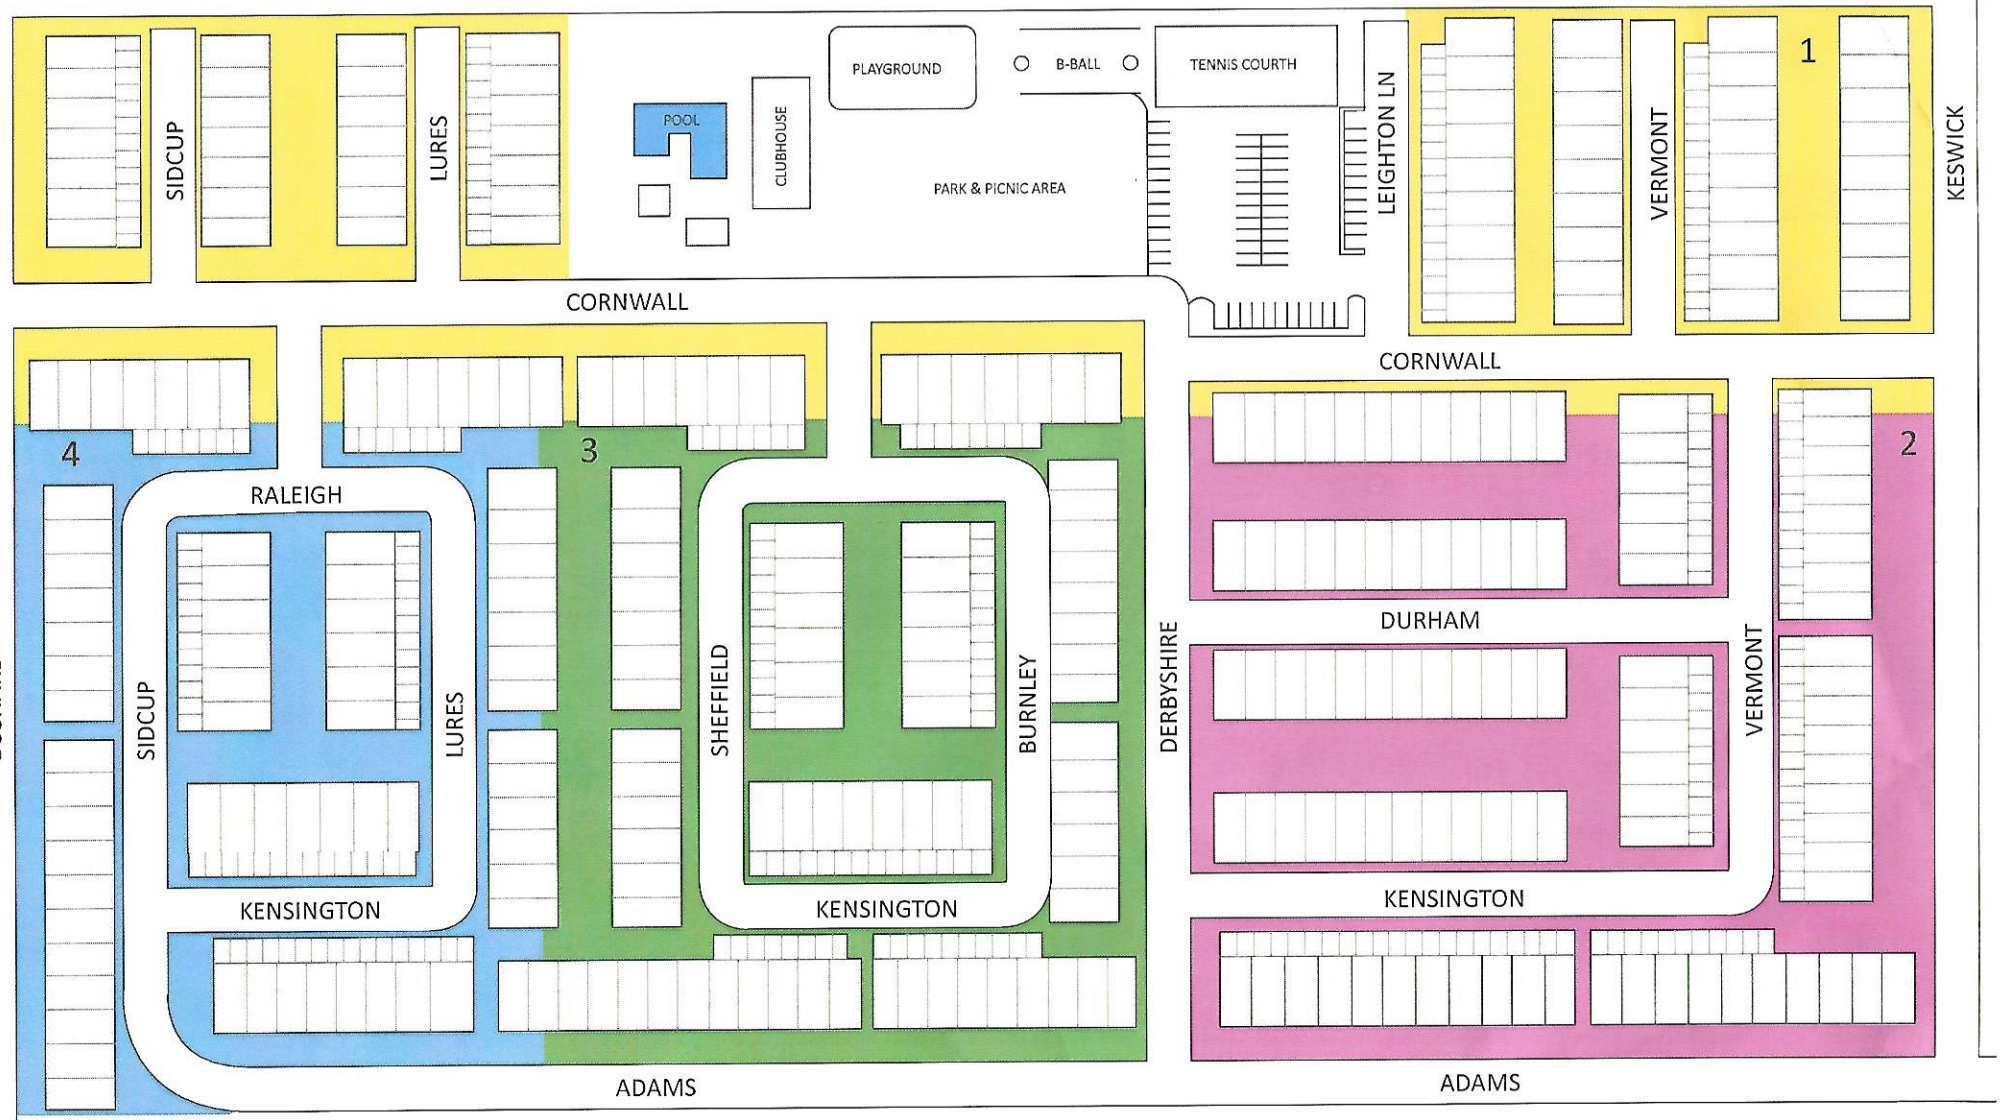

# VILLAGE TOWNHOMES

**MAINTENANCE ROTATION**

<span style="color: yellow;">■</span> WEEK 1	<span style="color: green;">■</span> WEEK 3
<span style="color: pink;">■</span> WEEK 2	<span style="color: blue;">■</span> WEEK 4