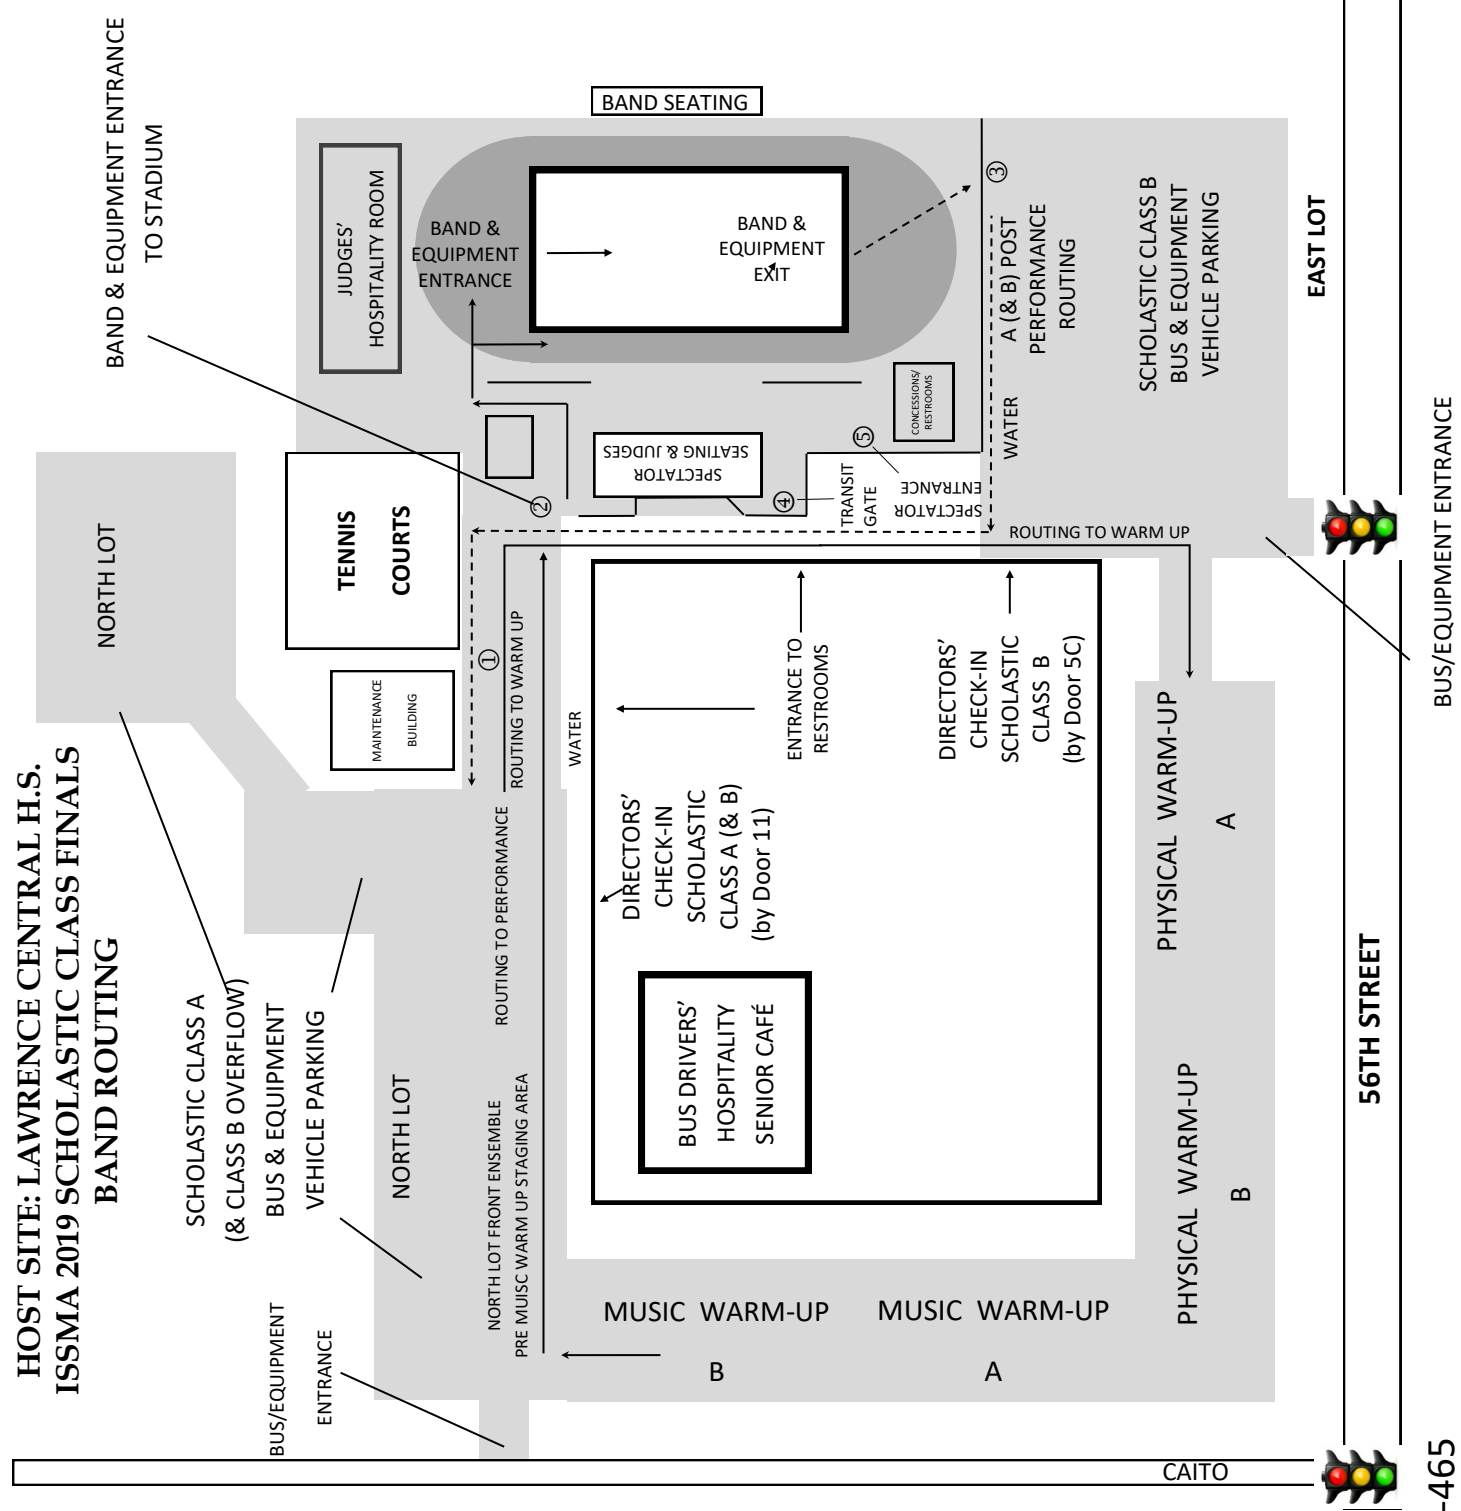

**HOST SITE: LAWRENCE CENTRAL H.S.
ISSMA 2019 SCHOLASTIC CLASS FINALS
BAND ROUTING**

NO PARKING ALLOWED AT OPTIONS TREATMENT CENTER
UNAUTHORIZED VEHICLES WILL BE TOWED

TO I-465