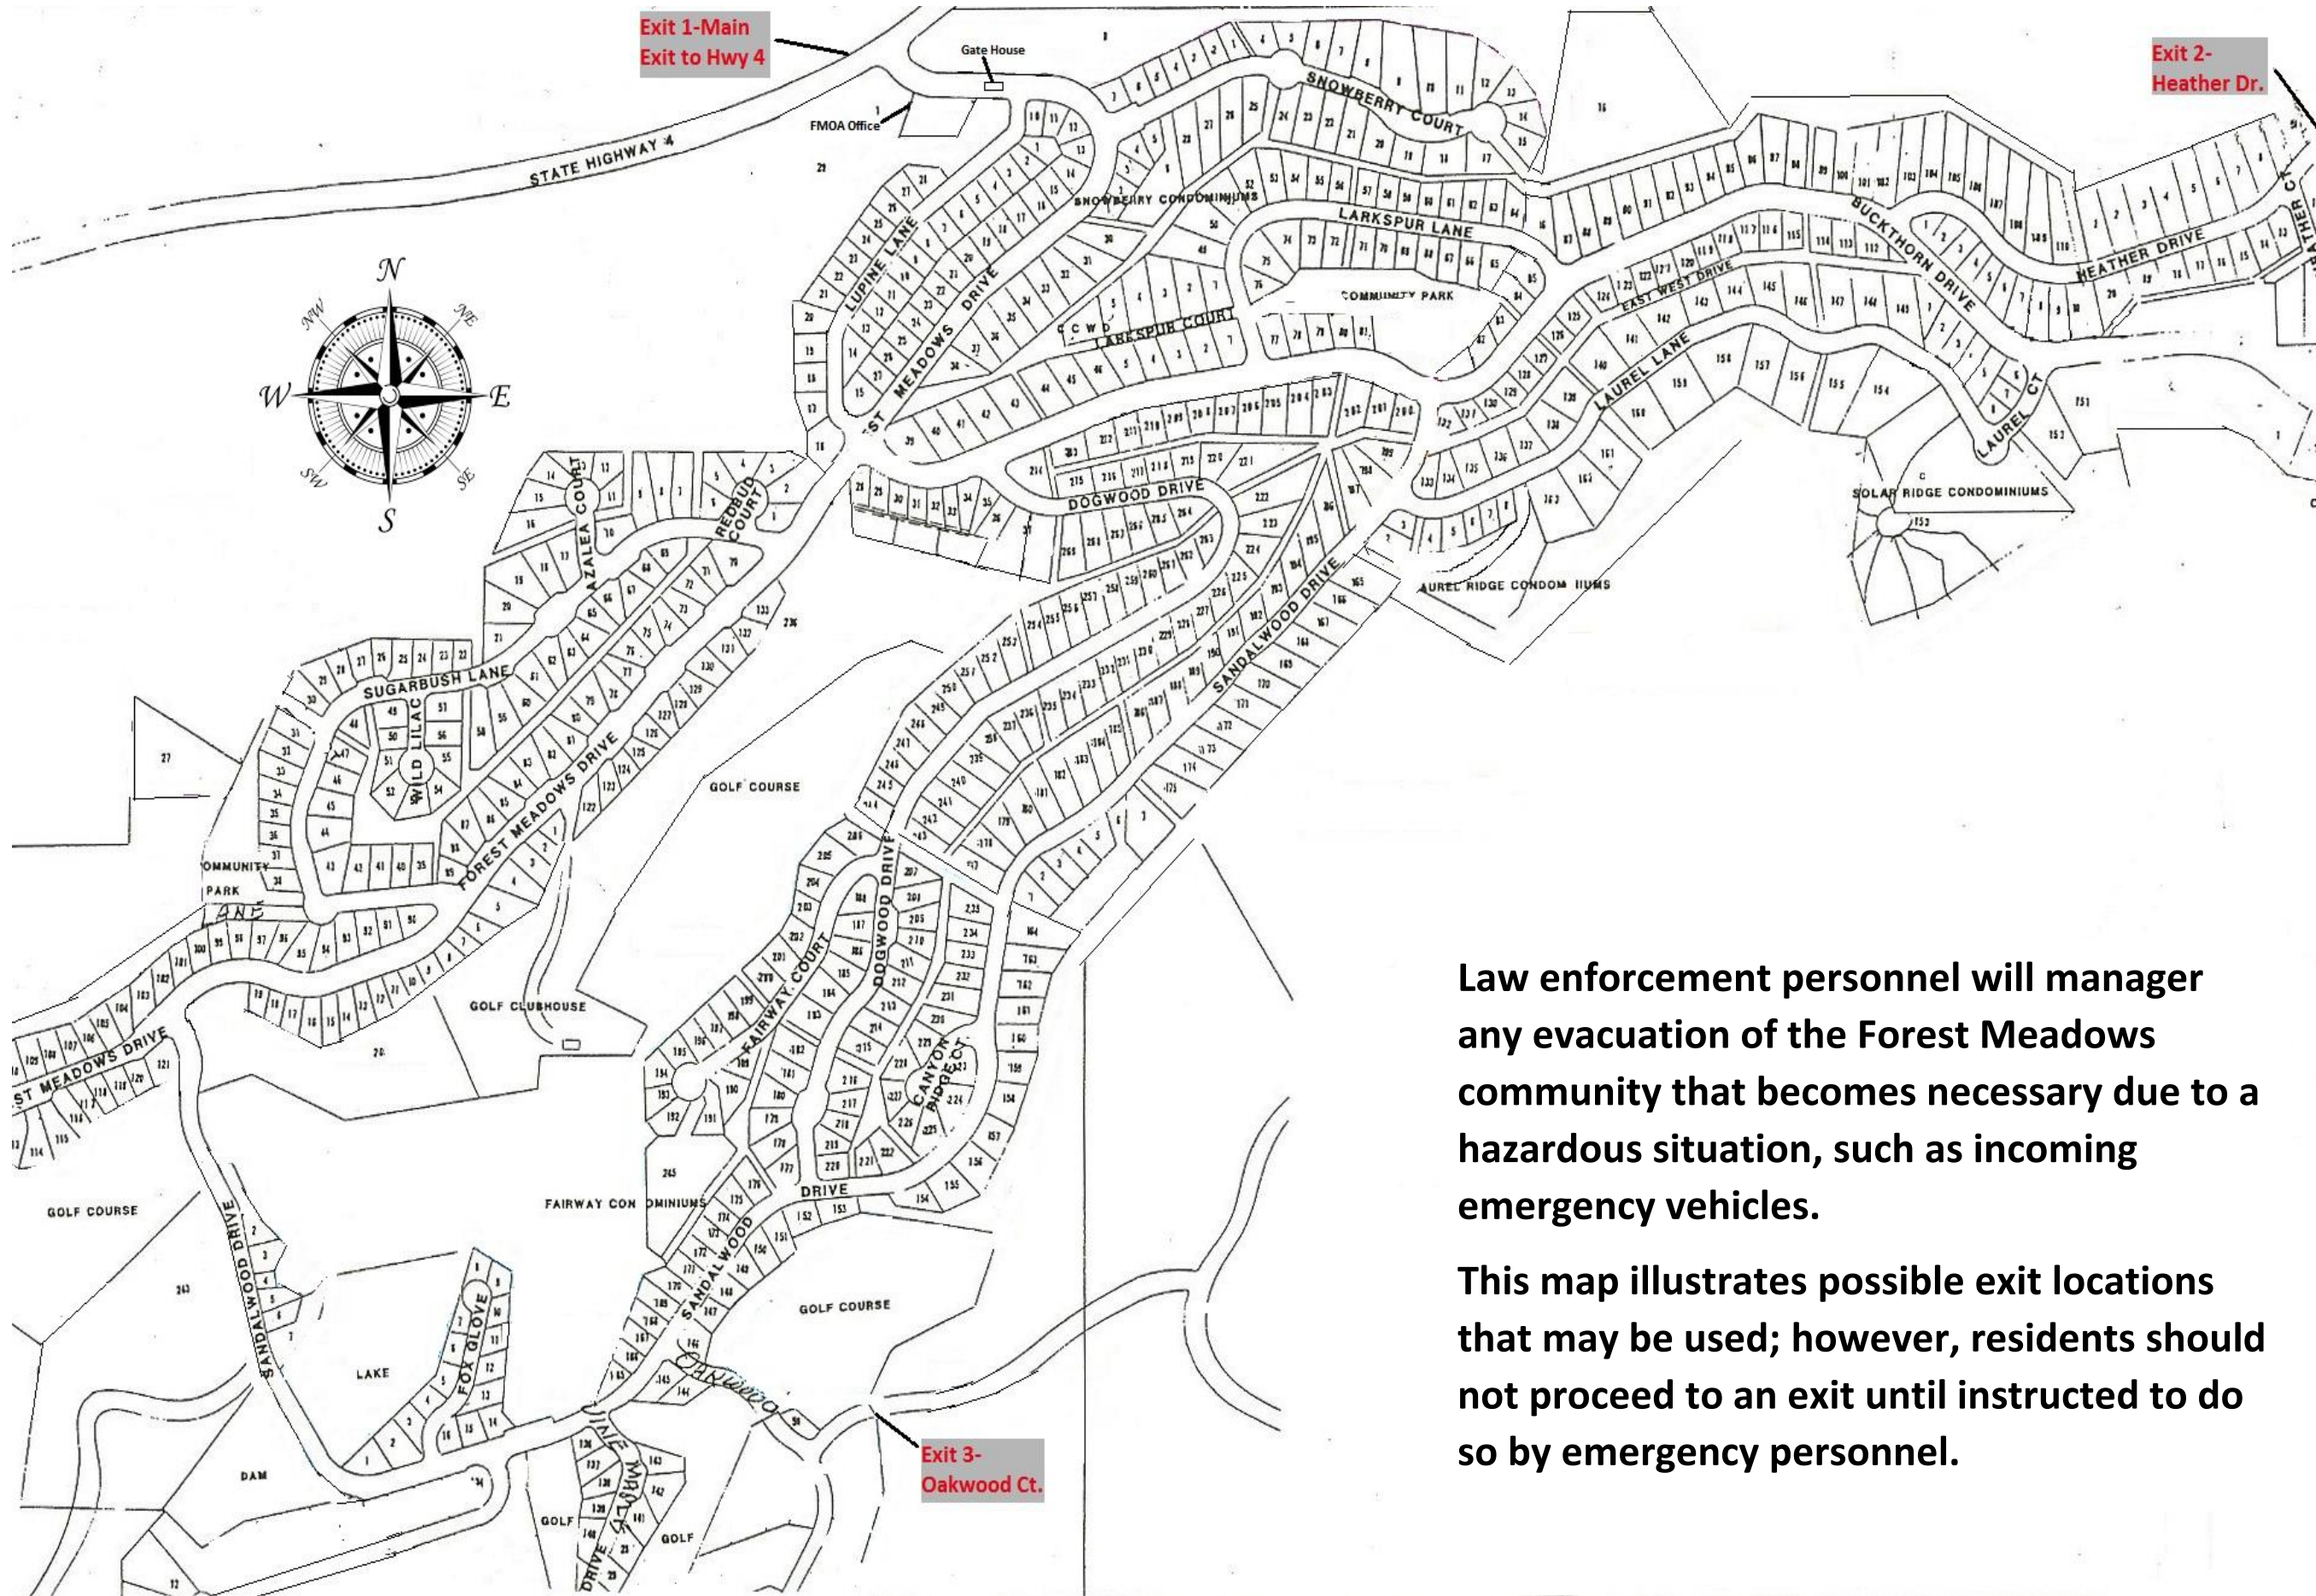

# FOREST MEADOWS EVECATION PLAN MAP 2016

Law enforcement personnel will manage any evacuation of the Forest Meadows community that becomes necessary due to a hazardous situation, such as incoming emergency vehicles.

This map illustrates possible exit locations that may be used; however, residents should not proceed to an exit until instructed to do so by emergency personnel.