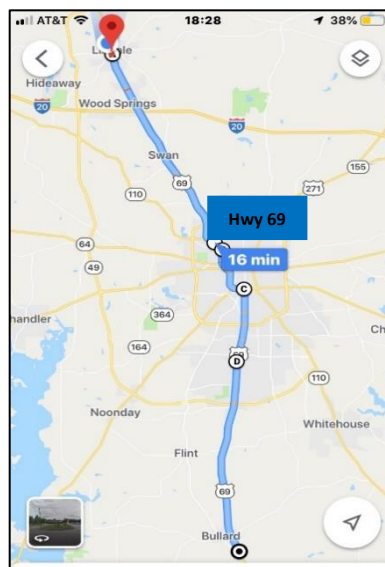

RG Car Show Productions in conjunction with Whataburger Highway 69 Cruise

Bringing awareness to
National Crime Prevention Month &
Back the Blue

\$30.00 entry fee. First 100
get free T-Shirt with
pre-registration. Go to
www.rgcarshows.com to
pre- register
Deadline 9/19/19

You can also register the
morning of the show
and buy a collectible T-shirt
then for \$10.00 each

Pre-1982 & Older

2019

Date: October 19, 2019

It all starts in Lindale

**You must enter off of W. South St. and South
Henry St. just follow the signs...**

Lindale 7:00 a.m. – 8:30 a.m.

Tyler on Gentry Pkwy 9:00 a.m. – 10:30 a.m.

Tyler on S. Broadway 11:00 a.m. – 12:30 p.m.

Bullard 1:00 p.m. – 3:00 p.m.

**Awards at 2:30 p.m. at the
Bullard location...**

**Poker Run: to be eligible, you must
be at all locations to get your cards.
Cash prizes as big as \$500.00**