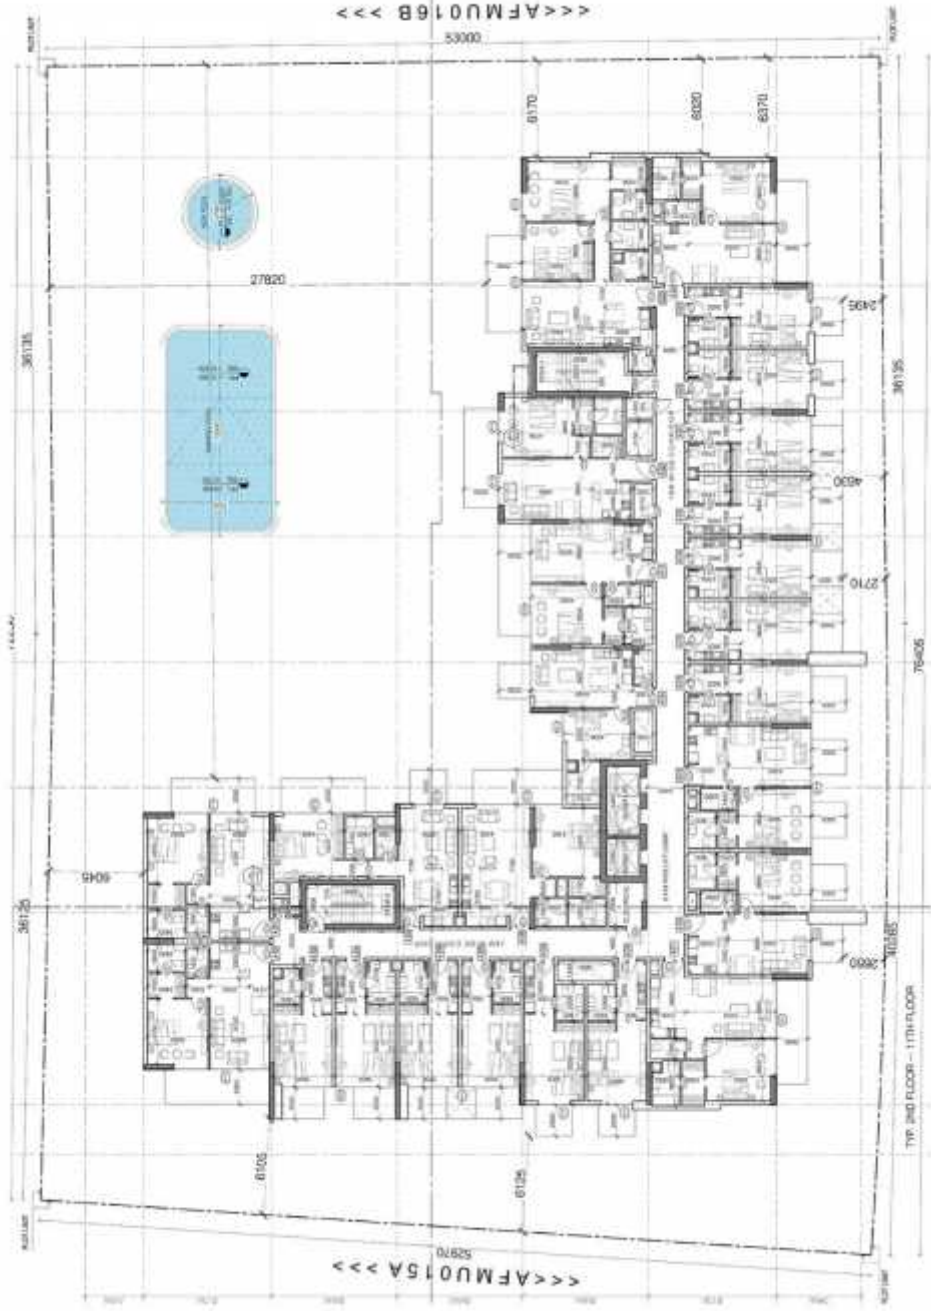

TYPICAL FLOOR PLAN