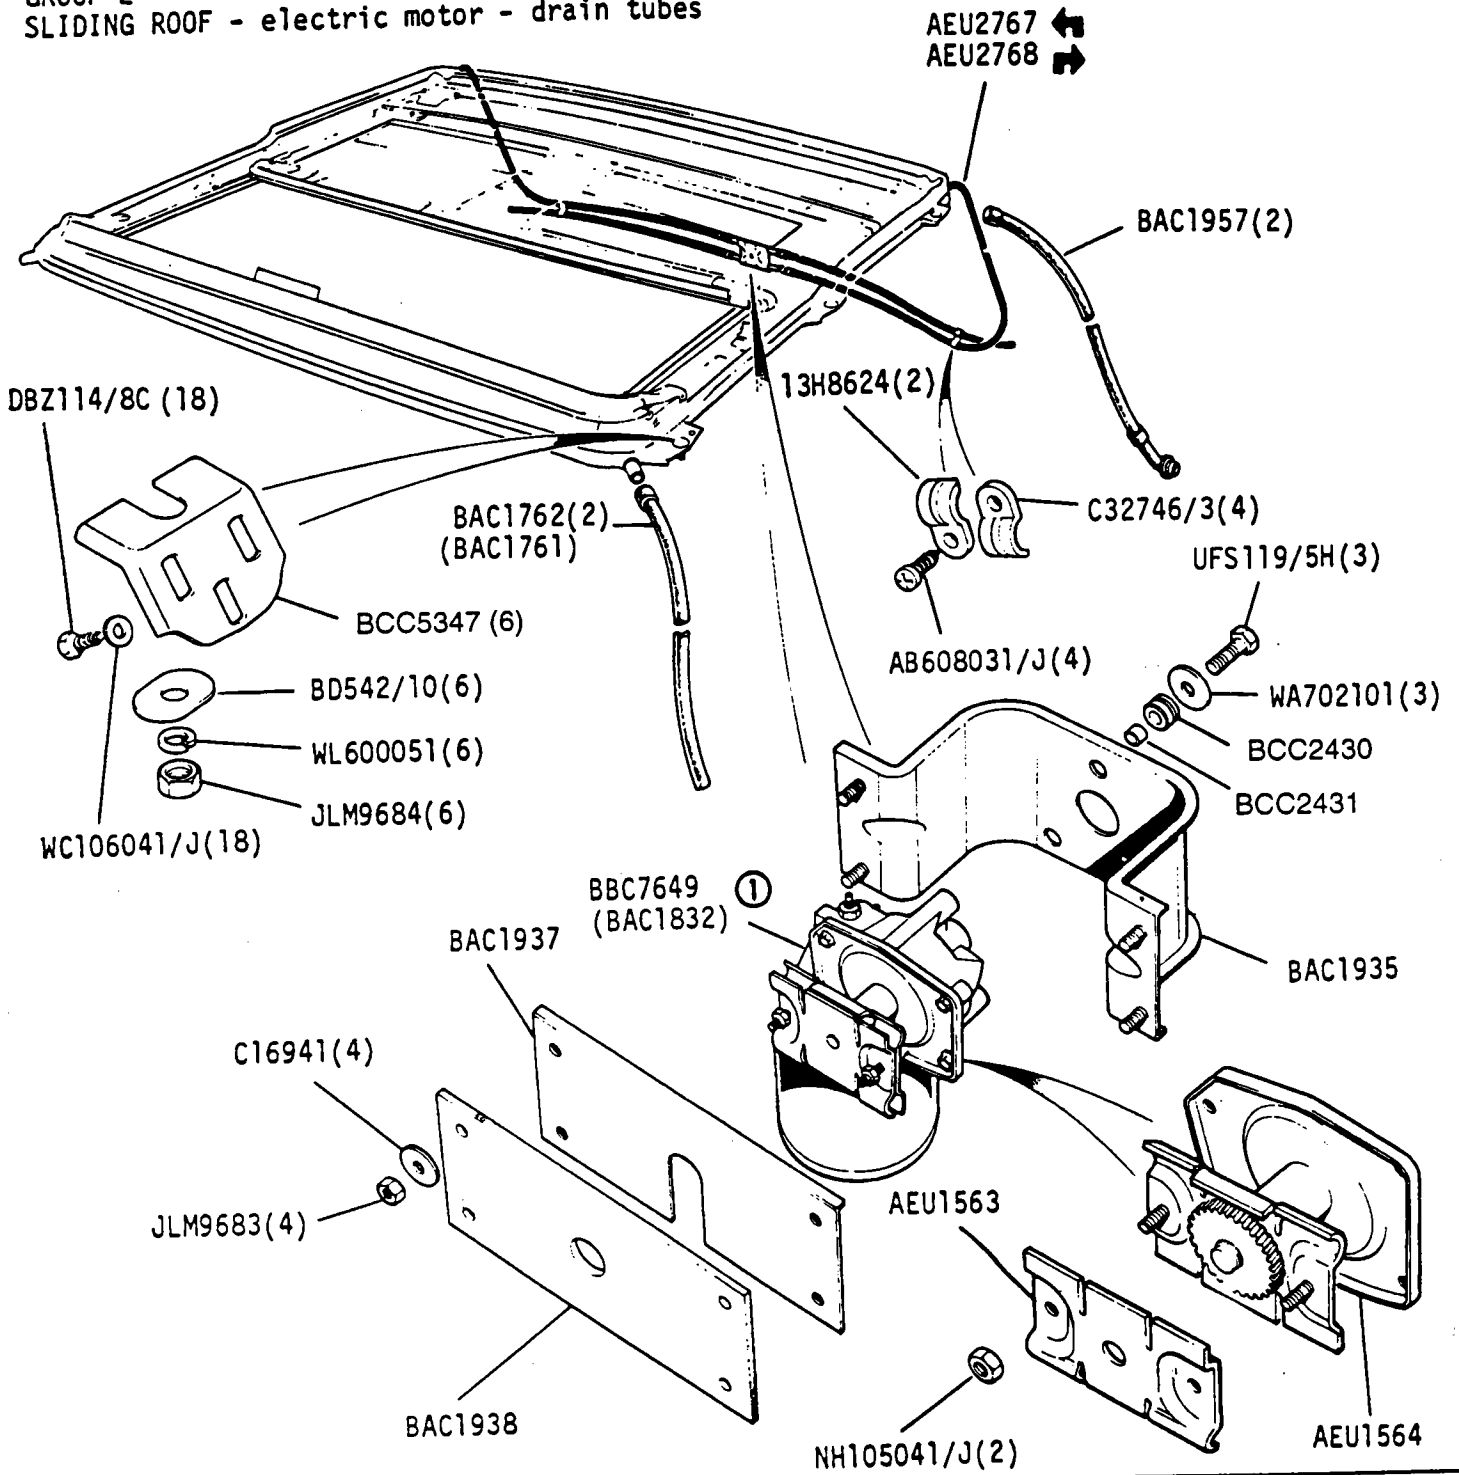

GROUP L
SLIDING ROOF - electric motor - drain tubes

① AEU3020 (gearwheel for motor BAC1832)

VS1856

Jaguar XJ6 3.4 and 4.2 and Jaguar Sovereign 4.2 Series 3
Daimler 4.2 and Jaguar Vanden Plas Series 3

2I 10L