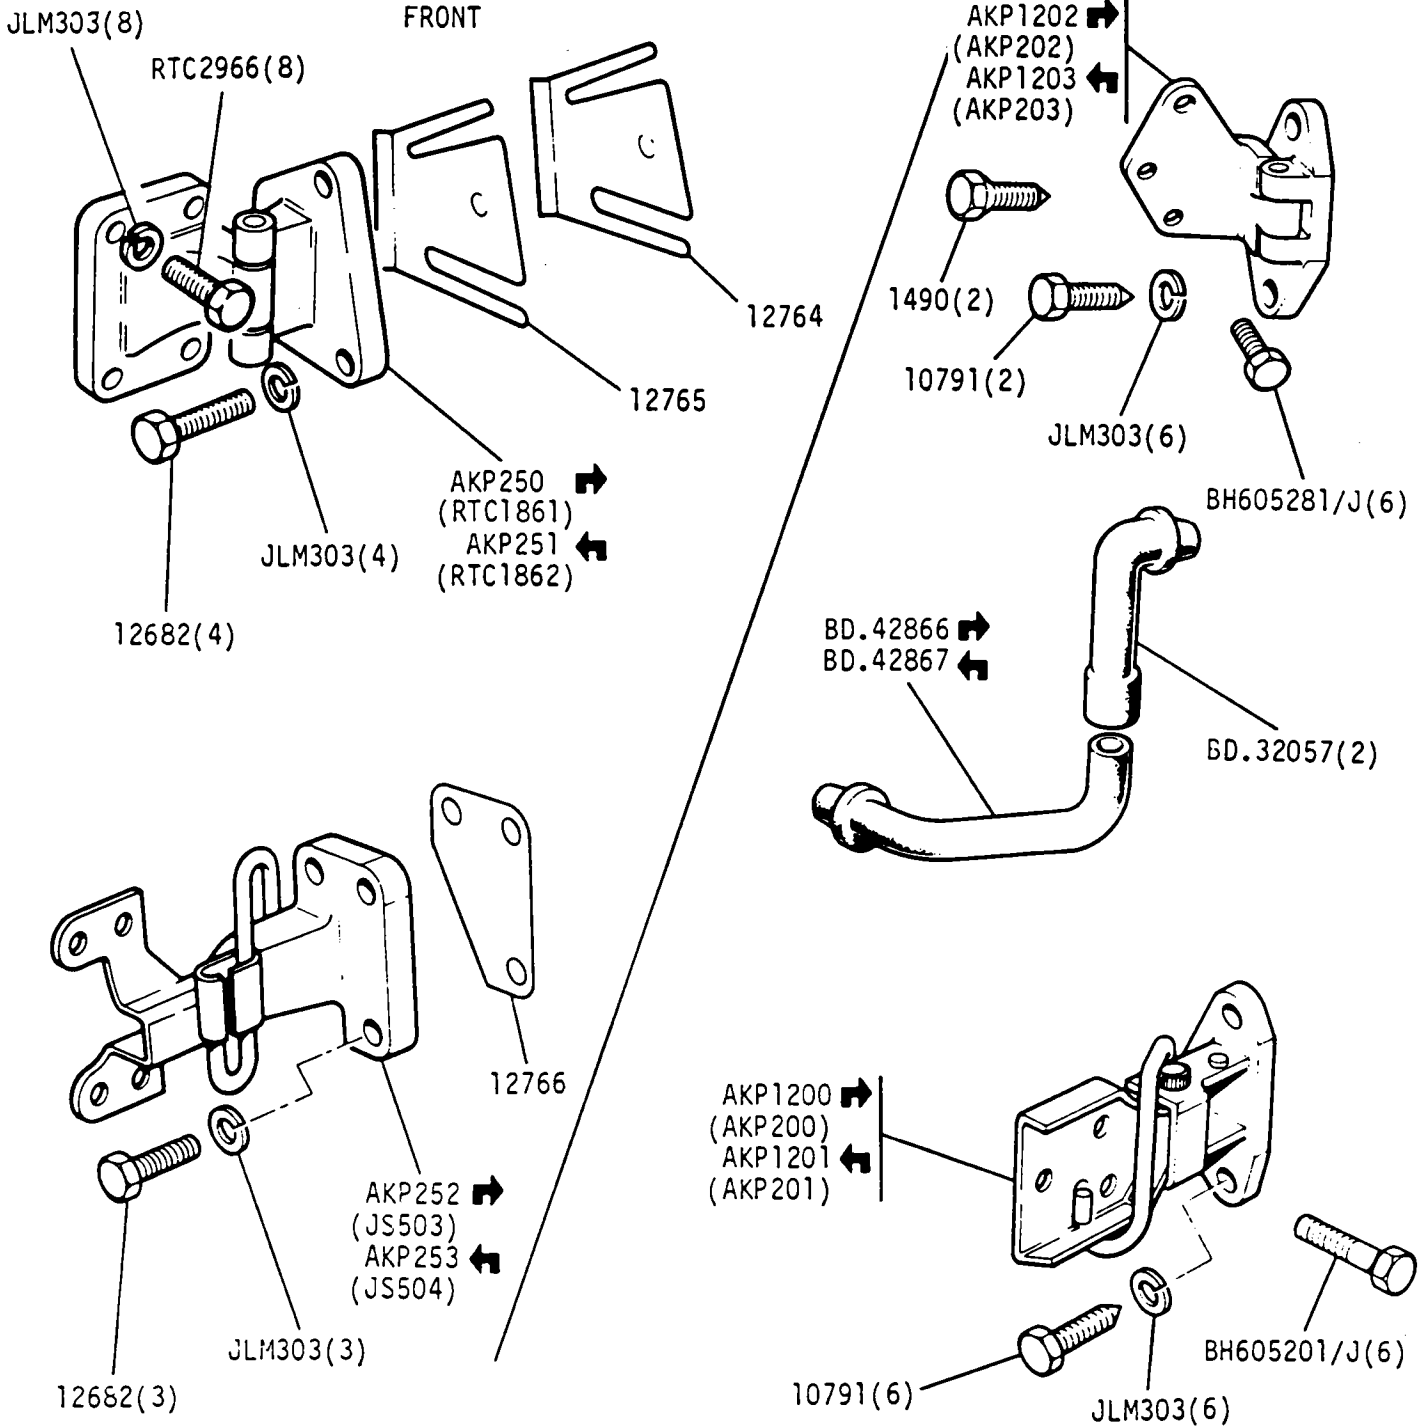

Repair Kit - Mounting Peg (High Mounted Stop Lamp) JLM1660

Jaguar XJ6 3.4 and 4.2 and Jaguar Sovereign 4.2 Series 3

Daimler 4.2 and Jaguar Vanden Plas Series 3

2H 15L

GROUP L
 BODY FITTINGS - door hinges and wiring tubes