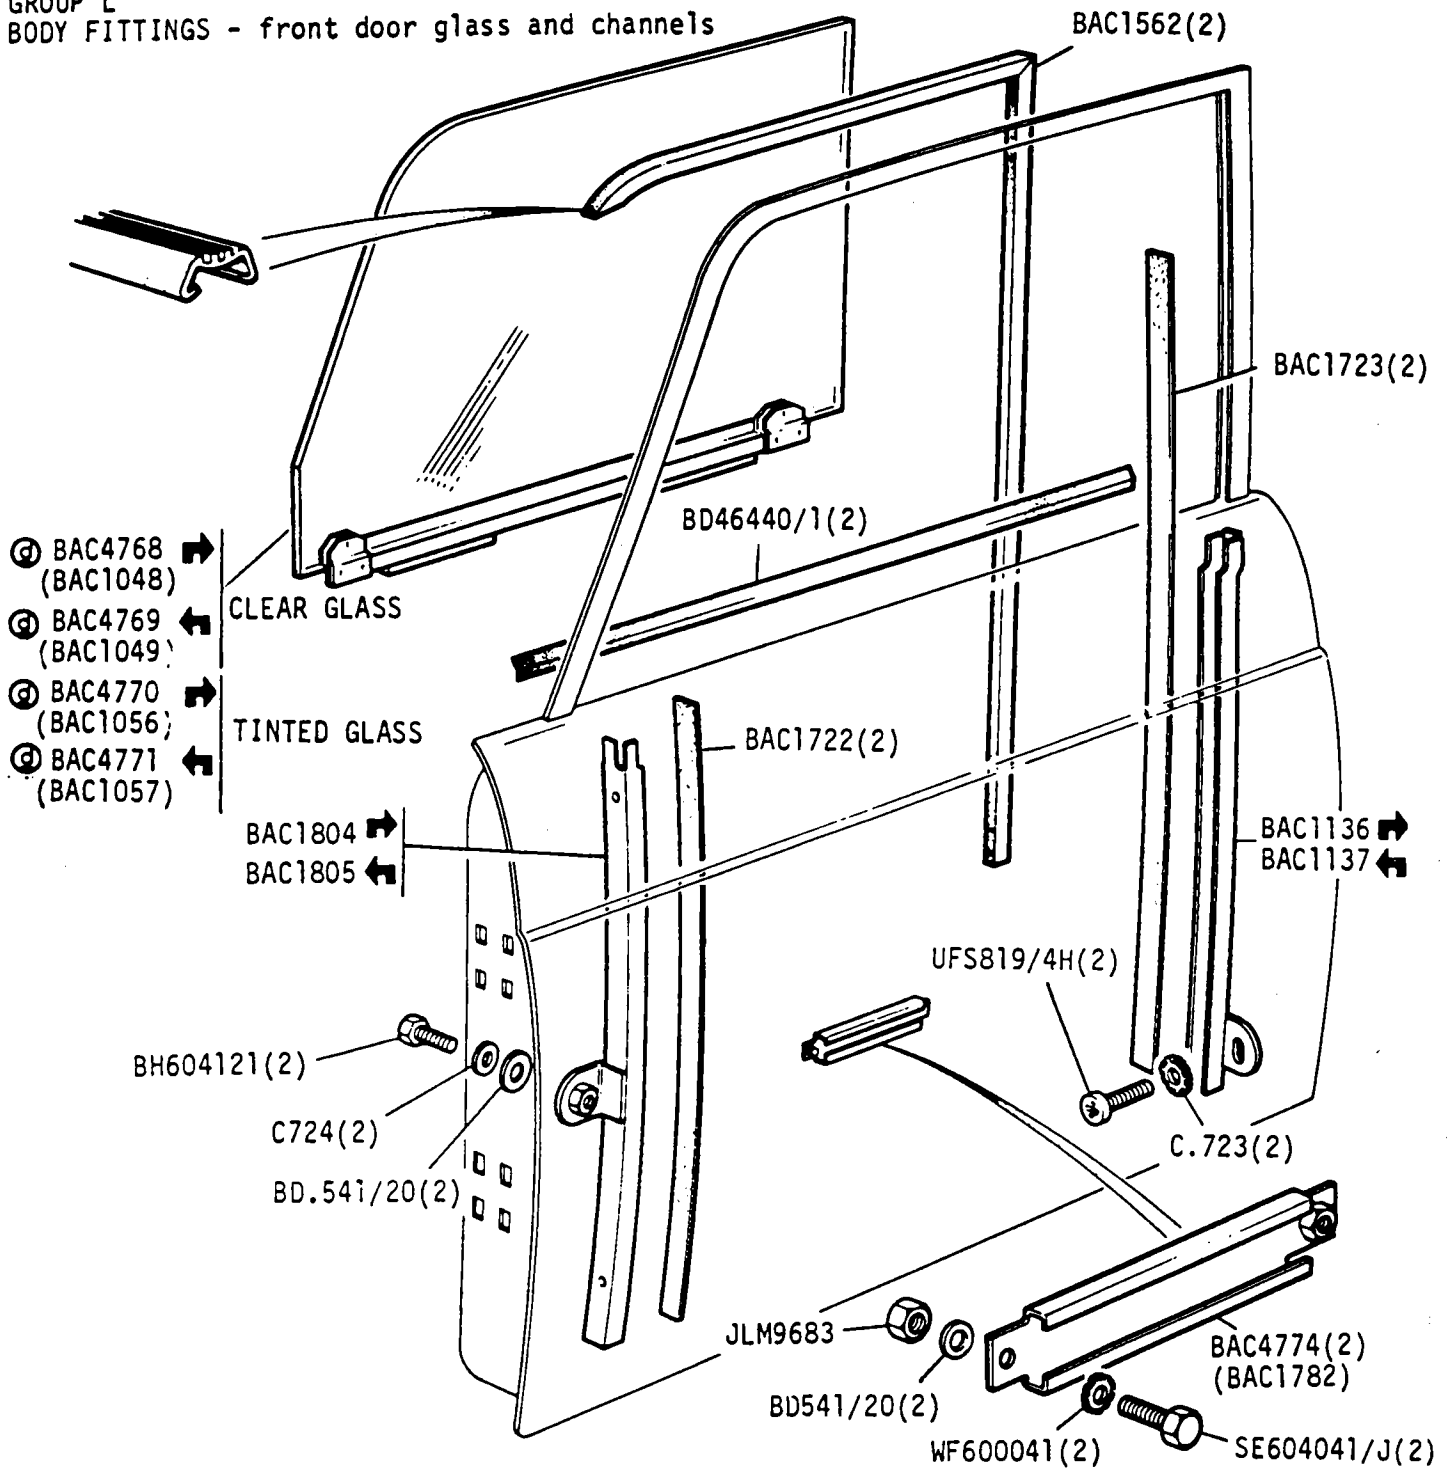

GROUP L
BODY FITTINGS - front door glass and channels

BAC1102 Stop assembly glass

VS1873

Jaguar XJ6 3.4 and 4.2 and Jaguar Sovereign 4.2 Series 3
Daimler 4.2 and Jaguar Vanden Plas Series 3

2H 16L