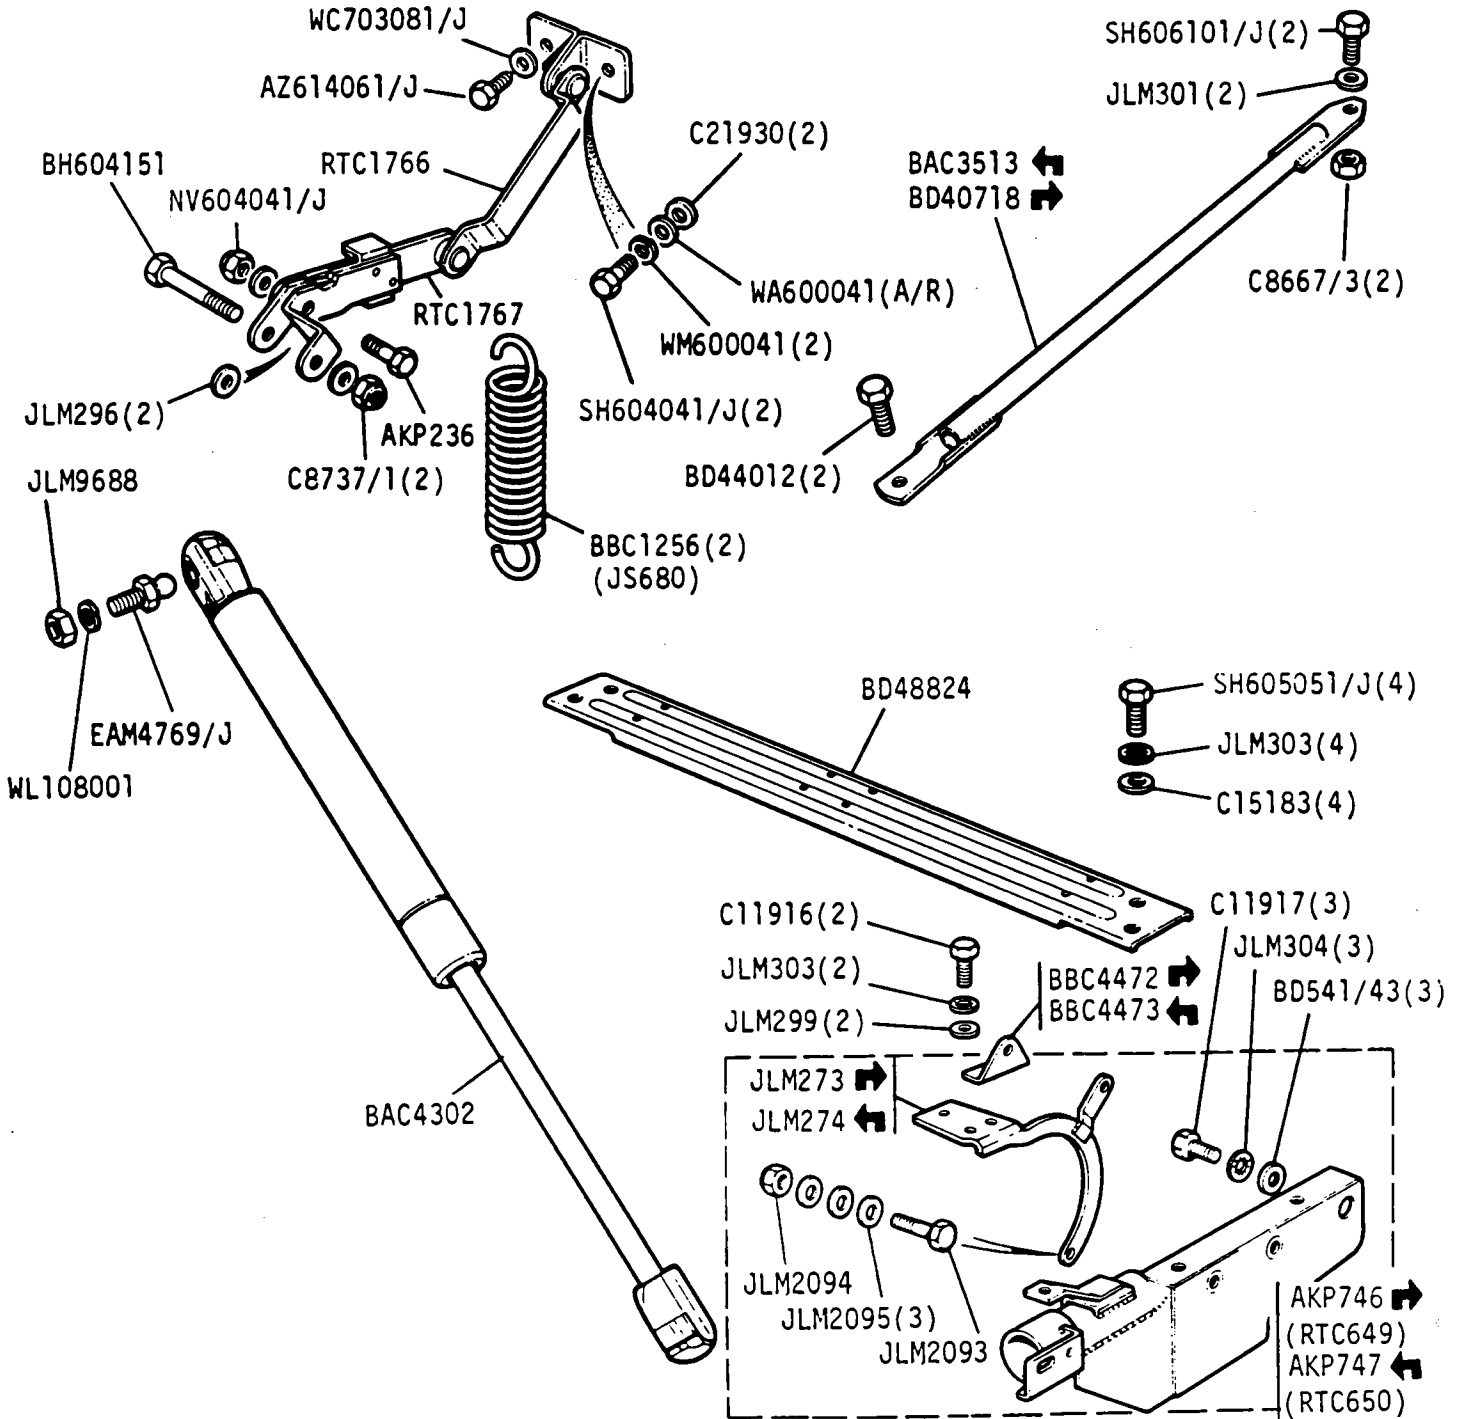

GROUP L
BODY FITTINGS - bonnet stay and hinges

VS3683

Jaguar XJ6 3.4 and 4.2 and Jaguar Sovereign 4.2 Series 3
Daimler 4.2 and Jaguar Vanden Plas Series 3

2H 10R