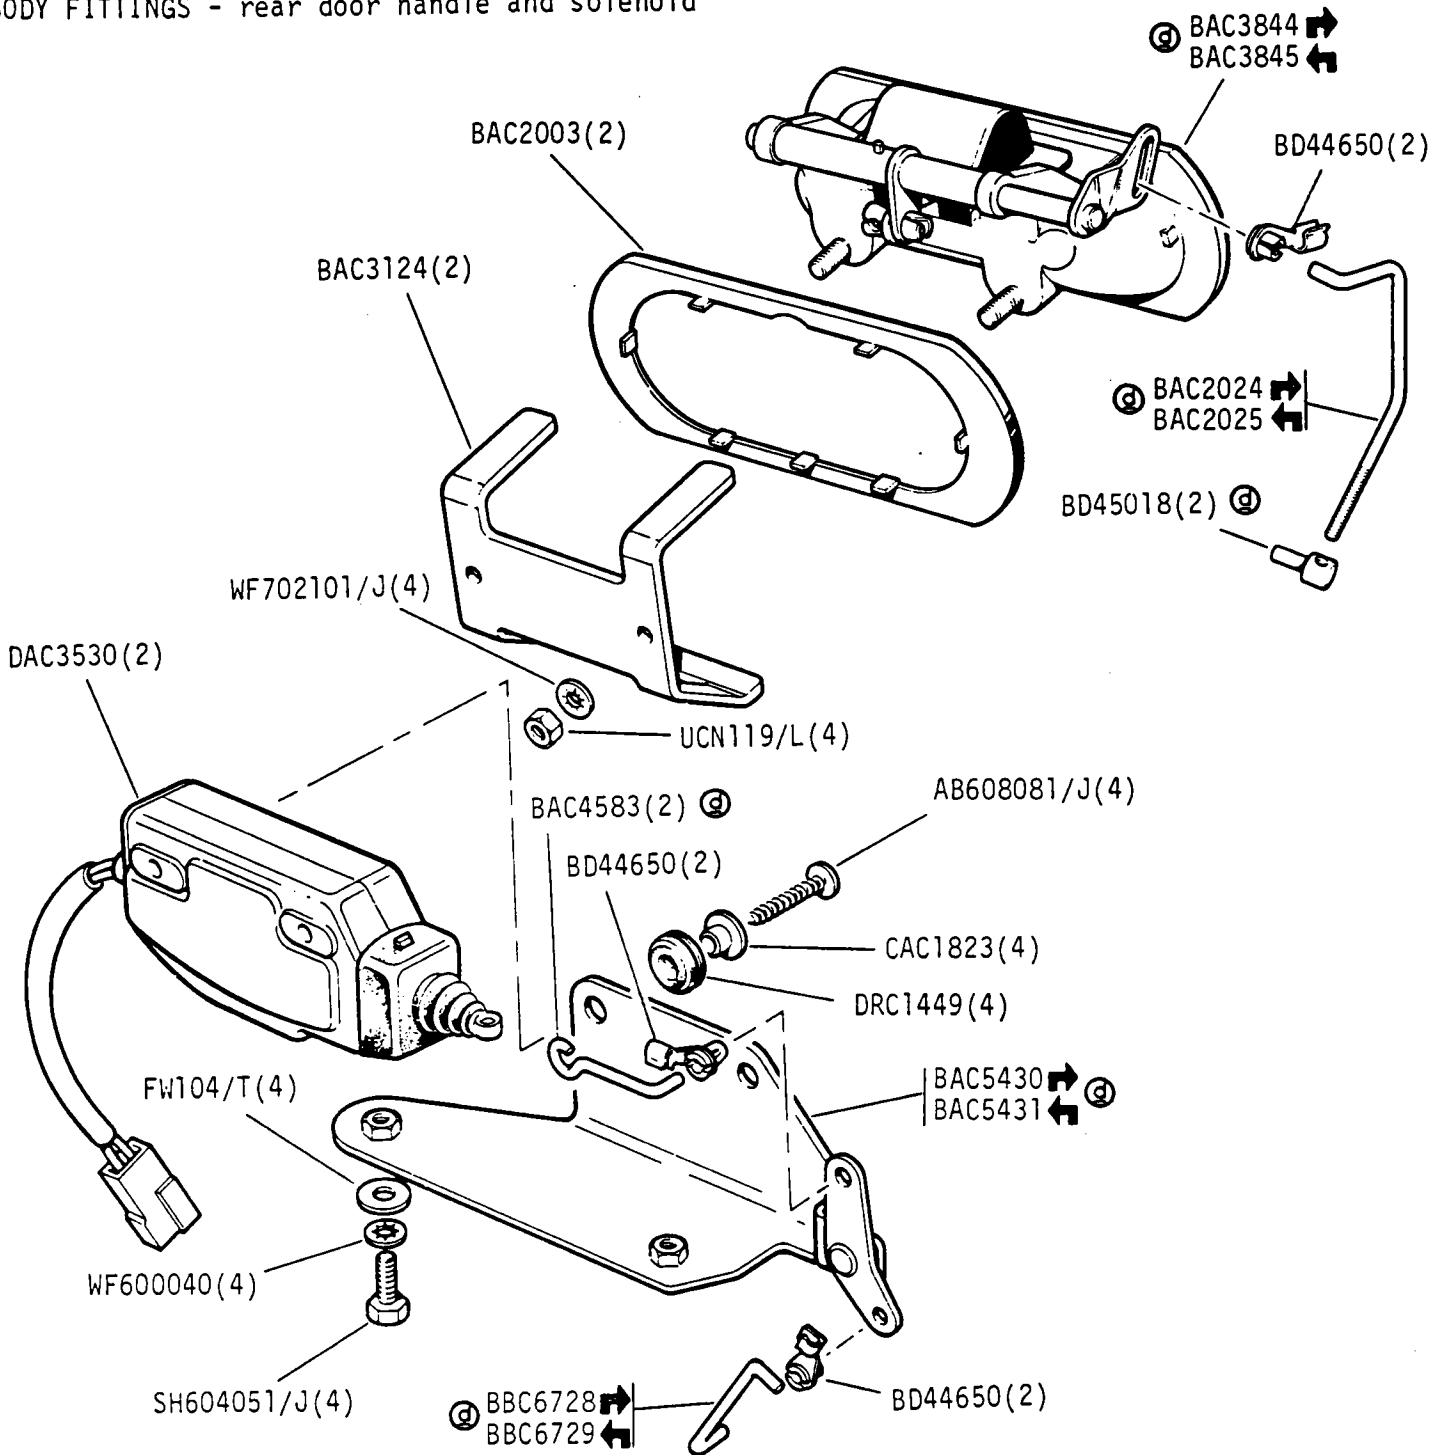

GROUP L
 BODY FITTINGS - rear door seals, seal retainers and switch striker

VS1876

Jaguar XJ6 3.4 and 4.2 and Jaguar Sovereign 4.2 Series 3
 Daimler 4.2 and Jaguar Vanden Plas Series 3

2I 02R

GROUP L
 BODY FITTINGS - rear door handle and solenoid