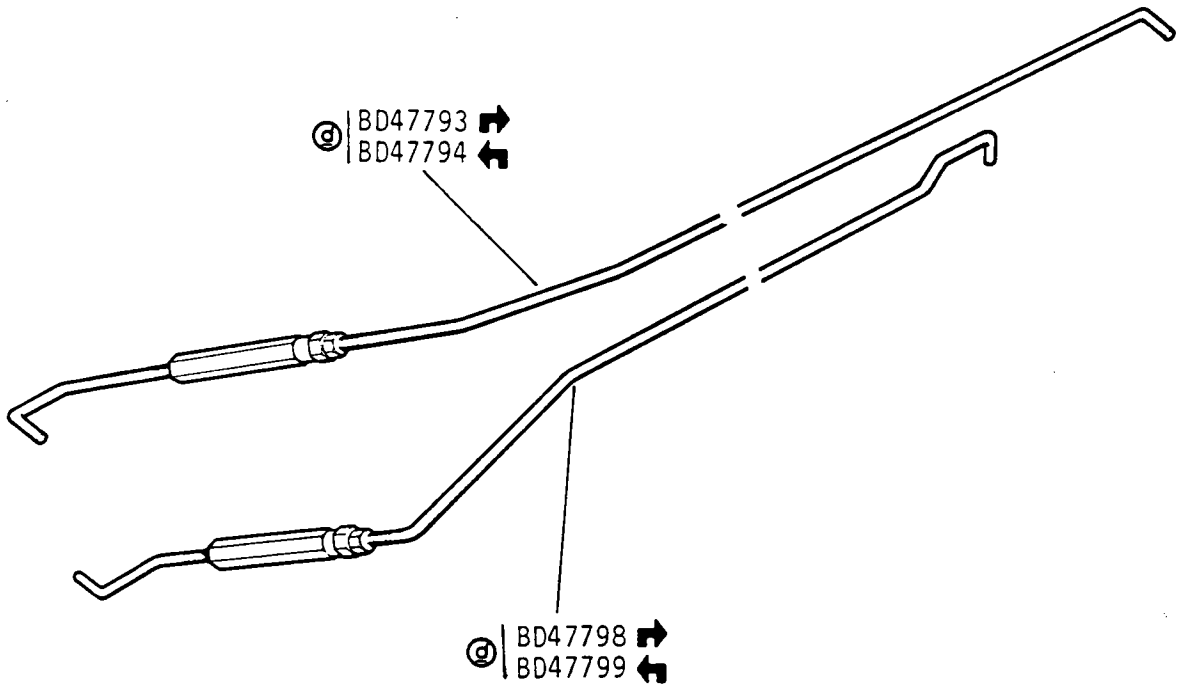

GROUP L
BODY FITTINGS - rear door remote control

SM5664

Jaguar XJ6 3.4 and 4.2 and Jaguar Sovereign 4.2 Series 3
Daimler 4.2 and Jaguar Vanden Plas Series 3

2I 03R