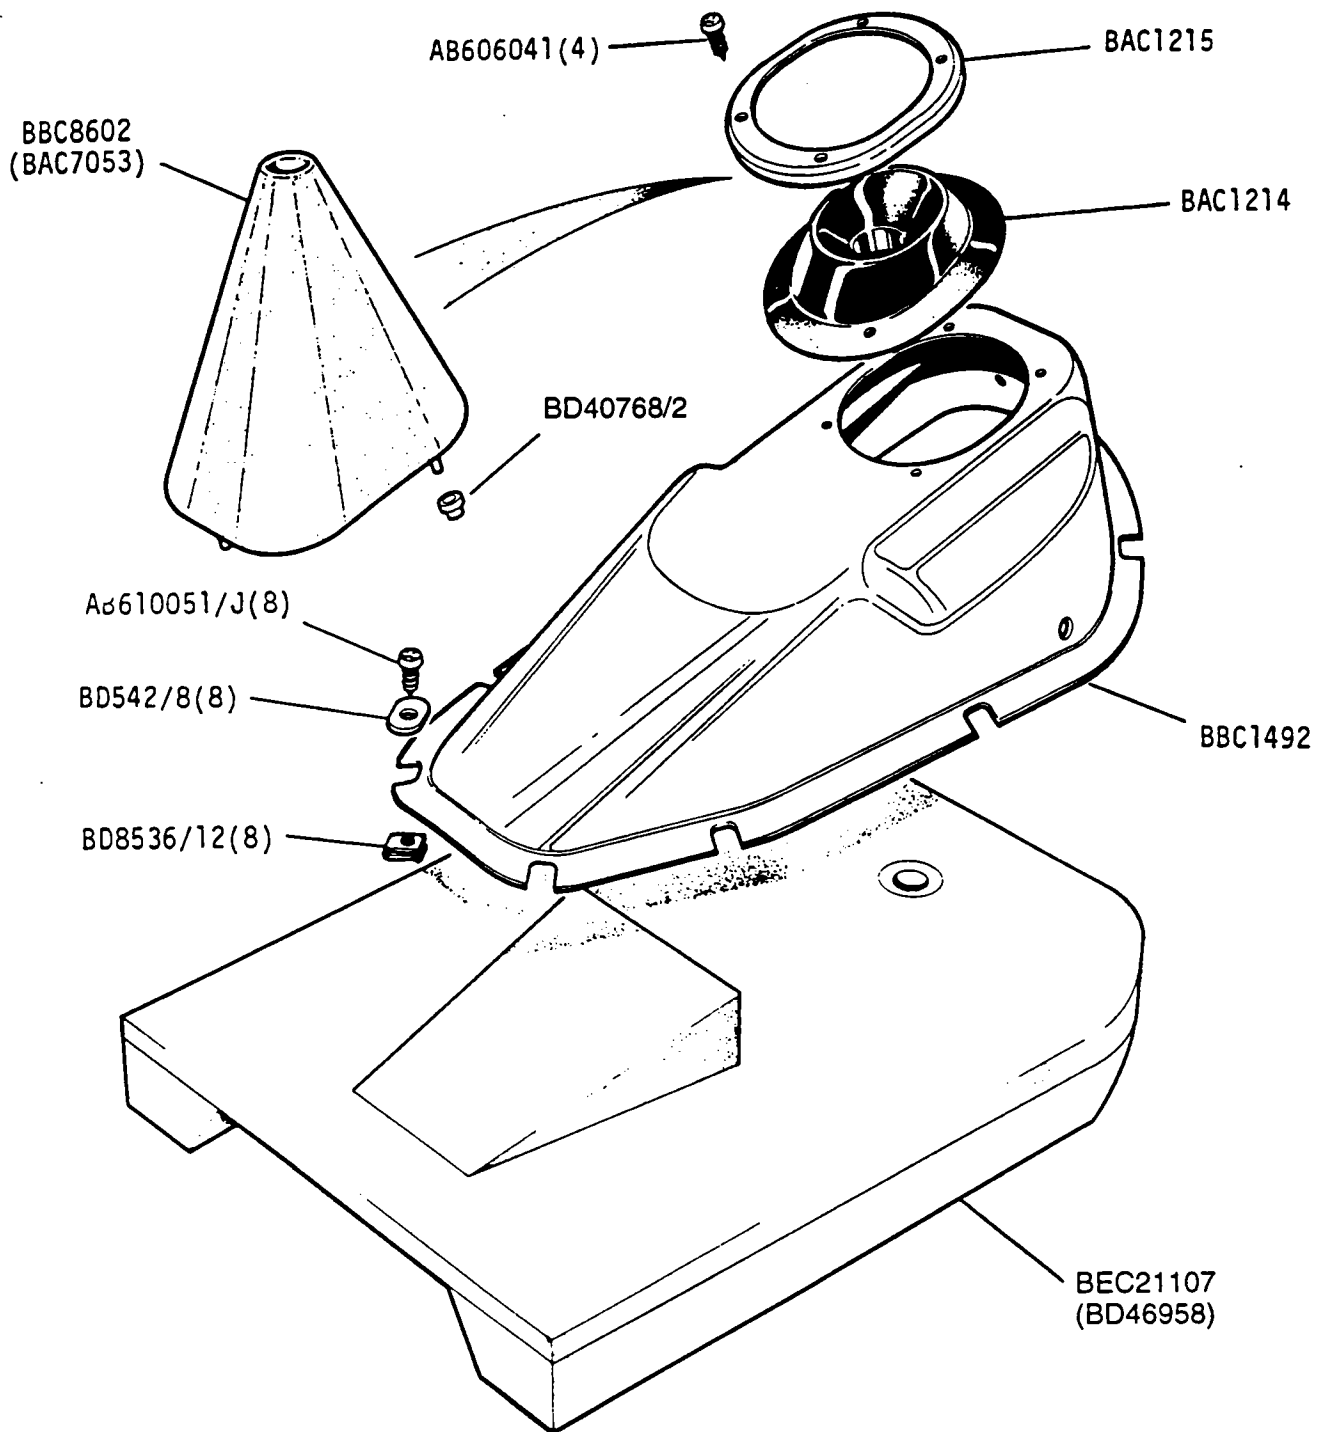

GROUP L
BODY FITTINGS - gearbox tunnel cover, manual gearbox

VS1912

Jaguar XJ6 3.4 and 4.2 and Jaguar Sovereign 4.2 Series 3
Daimler 4.2 and Jaguar Vanden Plas Series 3

2I 05R