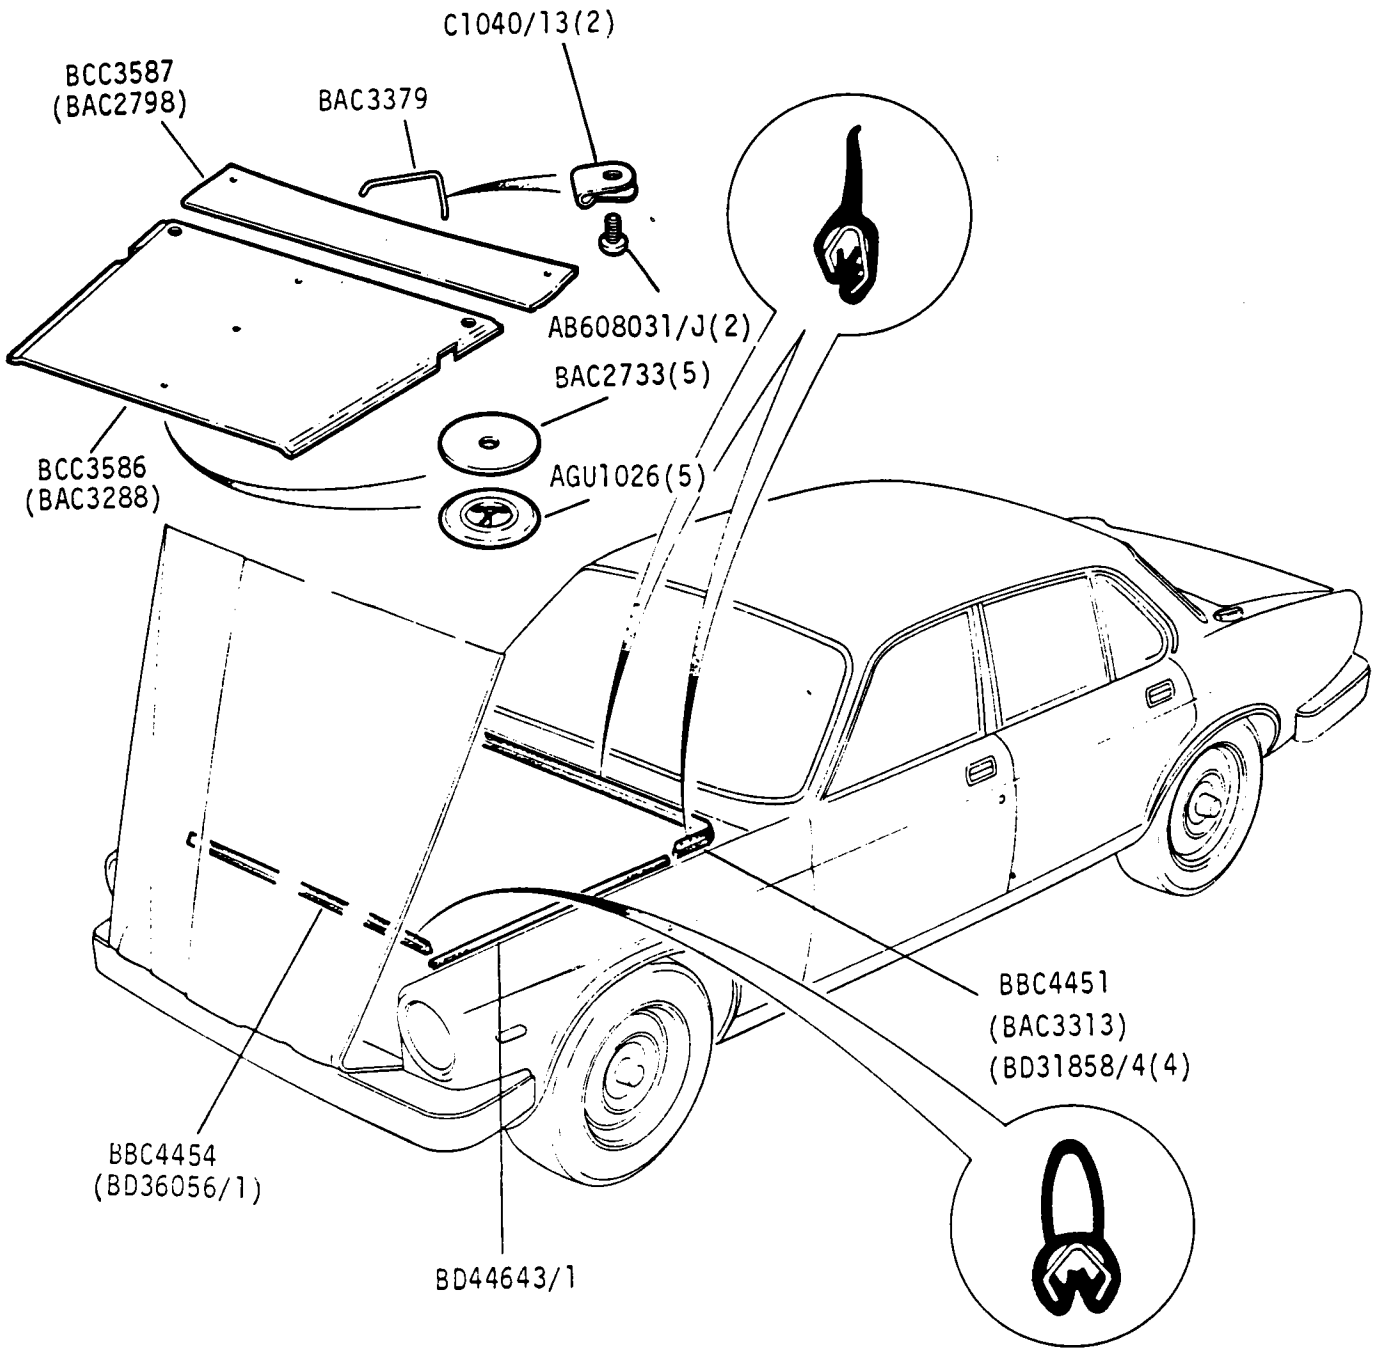

GROUP L
BODY FITTINGS - Bonnet seals and insulations

VS1836

Jaguar XJ6 3.4 and 4.2 and Jaguar Sovereign 4.2 Series 3
Daimler 4.2 and Jaguar Vanden Plas Series 3

2H 11L