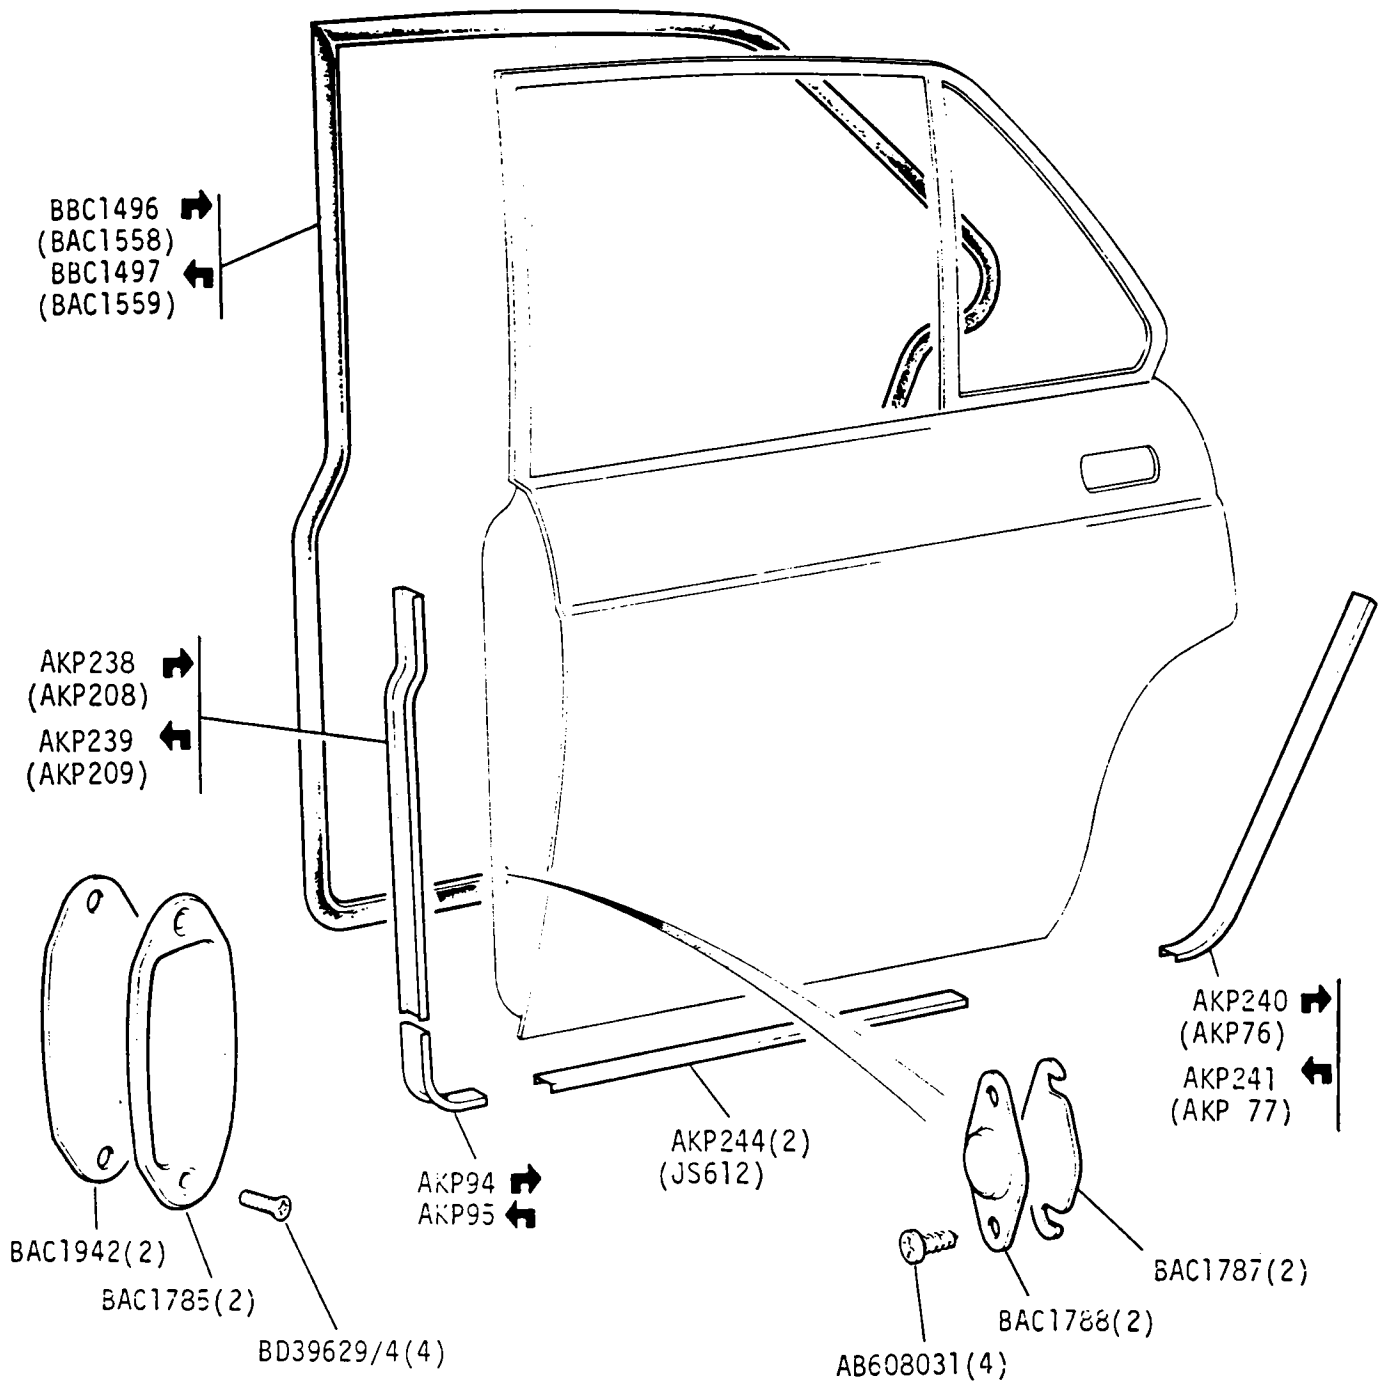

GROUP L
BODY FITTINGS - rear door seals, seal retainers and switch striker

VS1876

Jaguar XJ6 3.4 and 4.2 and Jaguar Sovereign 4.2 Series 3
Daimler 4.2 and Jaguar Vanden Plas Series 3

2I 02R