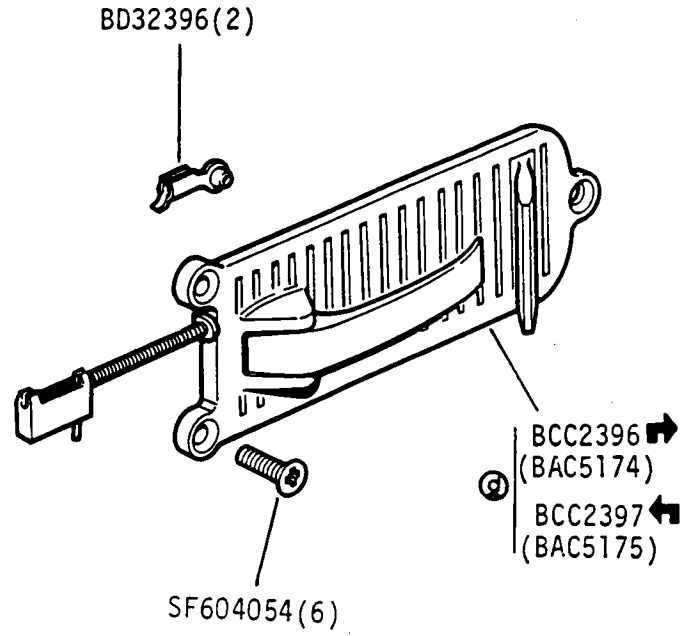

GROUP L
BODY FITTINGS - rear door remote control

SM5664

Jaguar XJ6 3.4 and 4.2 and Jaguar Sovereign 4.2 Series 3
Daimler 4.2 and Jaguar Vanden Plas Series 3

2I 03R