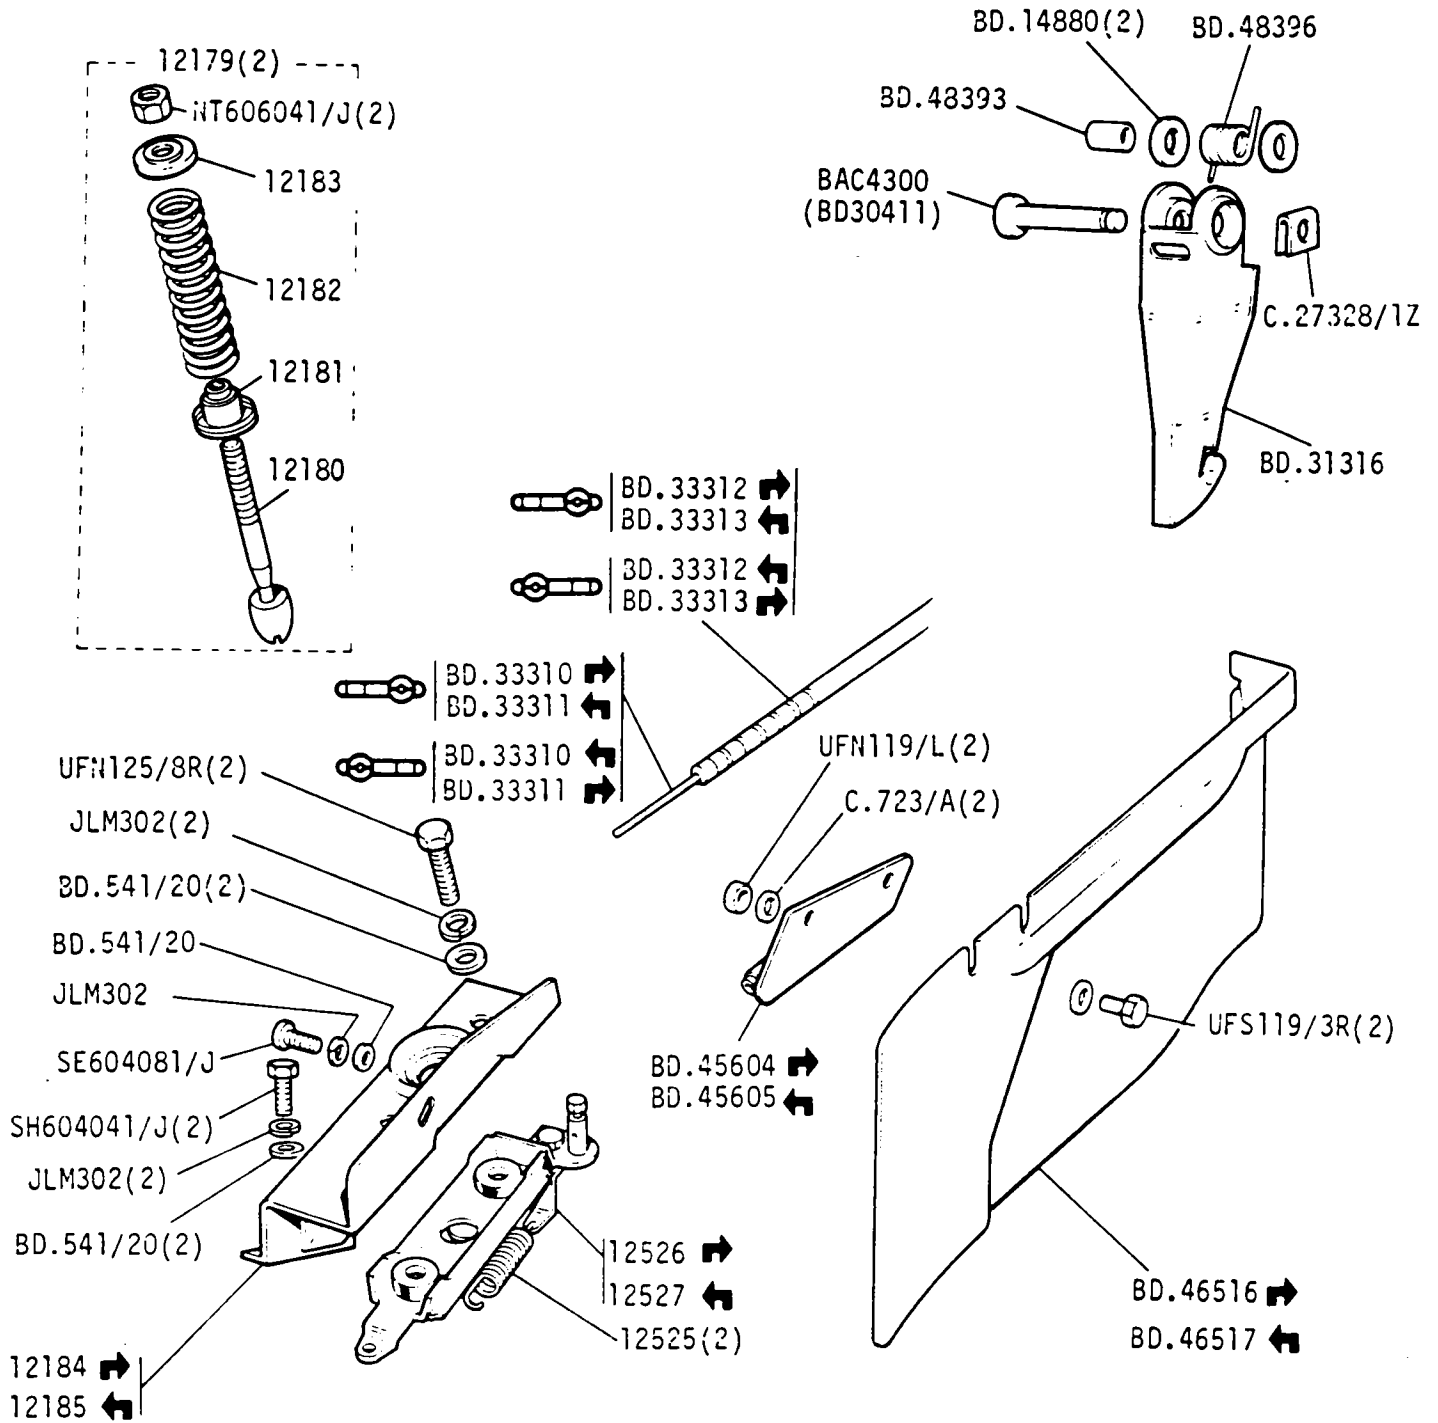

2H 10R

GROUP L
BODY FITTINGS - Bonnet seals and insulations

VS1836

Jaguar XJ6 3.4 and 4.2 and Jaguar Sovereign 4.2 Series 3
Daimler 4.2 and Jaguar Vanden Plas Series 3

2H 11L

GROUP L
 BODY FITTINGS - bonnet lock and safety catch