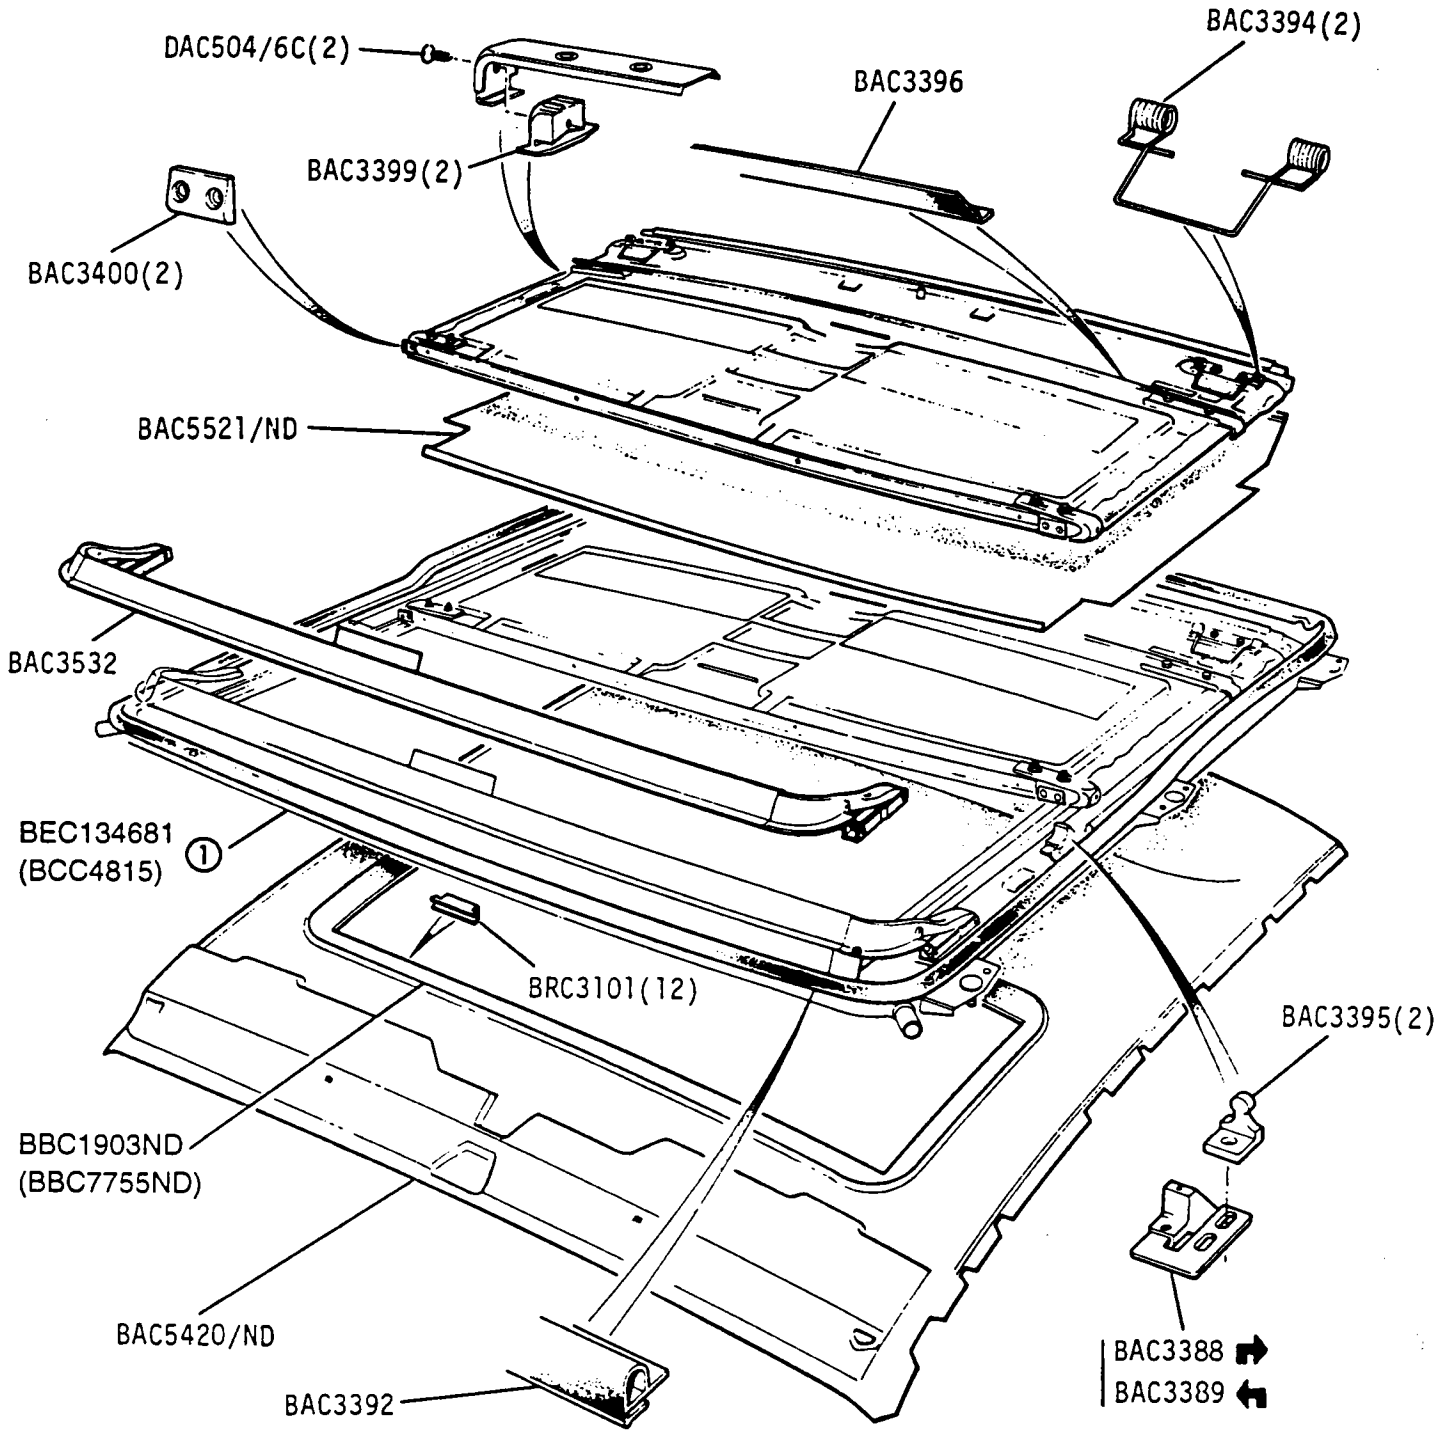

GROUP L
SLIDING ROOF - inner sliding panel - undertray - rooflining

① Undertray assembly complete
ND-LIMESTONE

VS1884

Jaguar XJ6 3.4 and 4.2 and Jaguar Sovereign 4.2 Series 3
Daimler 4.2 and Jaguar Vanden Plas Series 3

21 09R