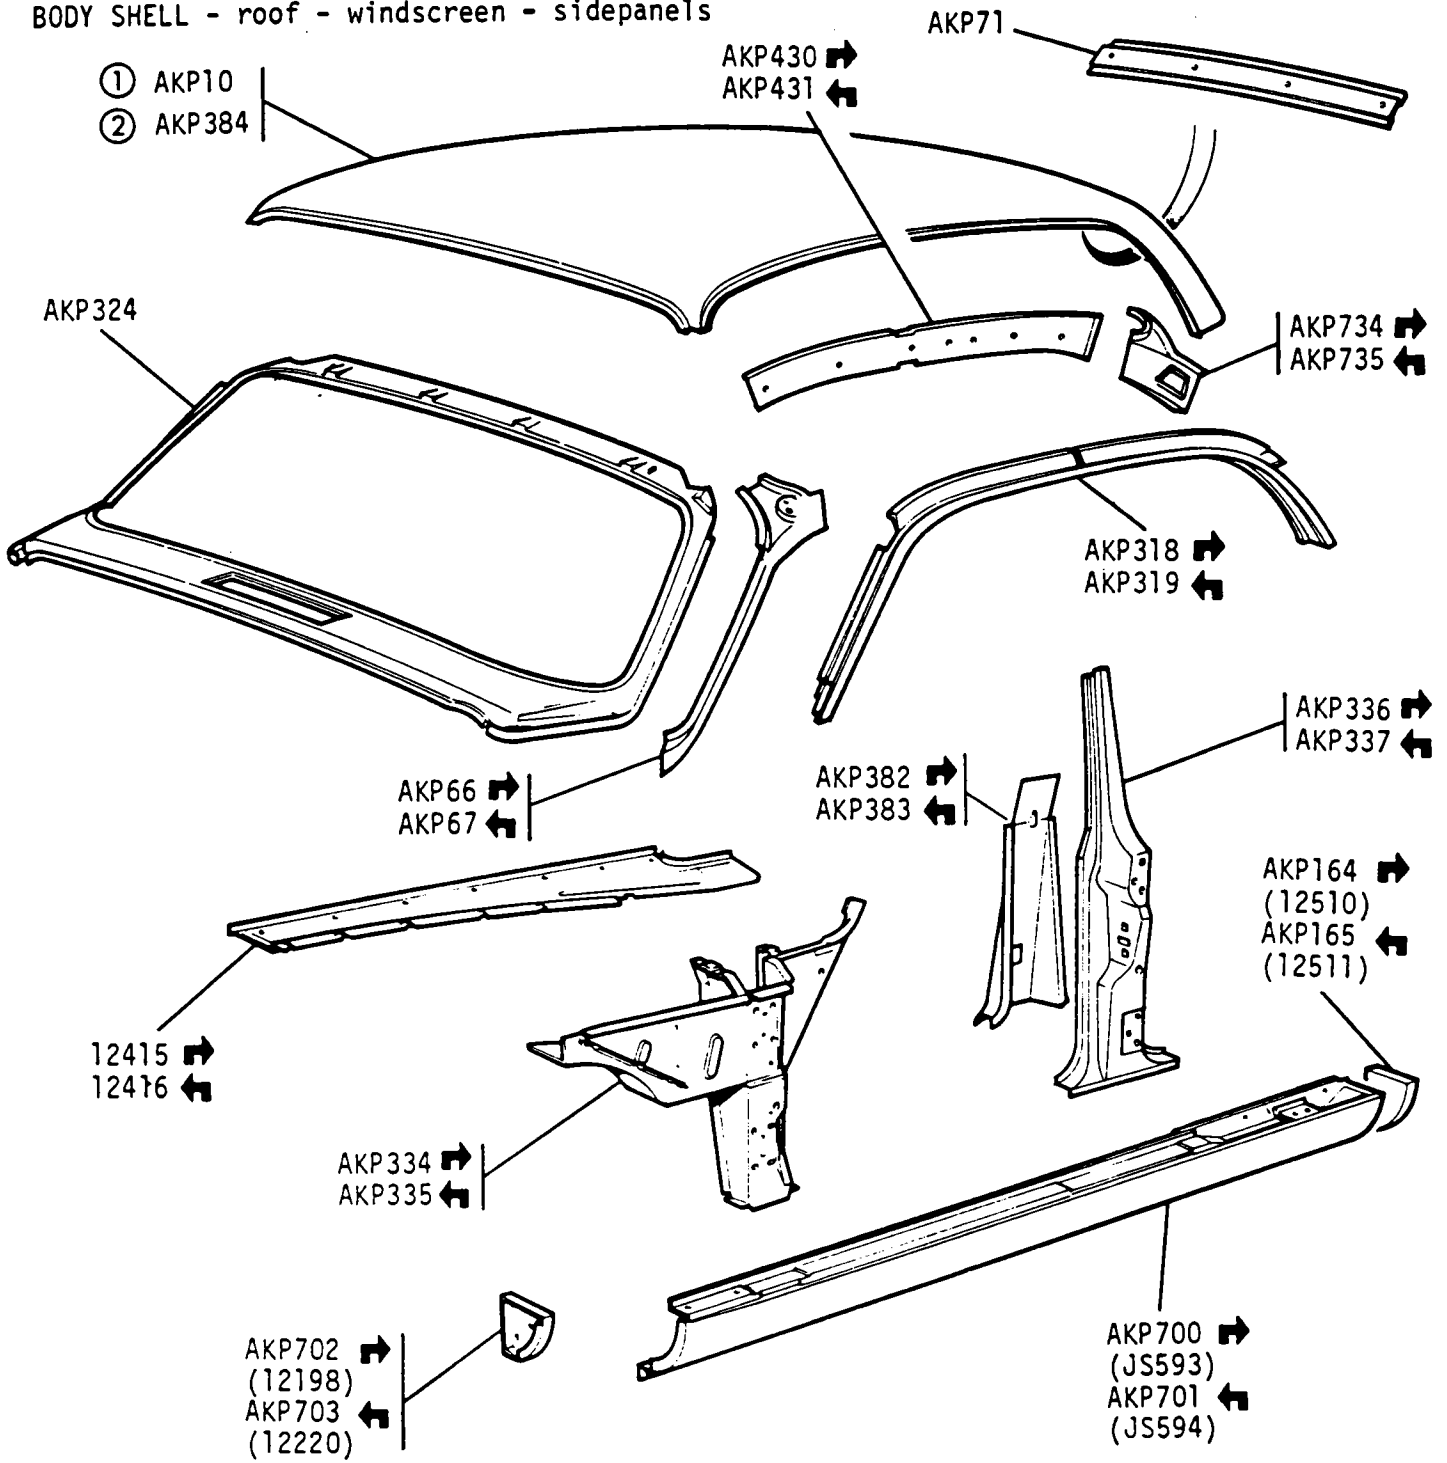

GROUP L
BODY SHELL - roof - windscreen - sidepanels

- ① Fixed roof panel
- ② Sliding roof panel

SM5011

Jaguar XJ6 3.4 and 4.2 and Jaguar Sovereign 4.2 Series 3
Daimler 4.2 and Jaguar Vanden Plas Series 3

2H 04R