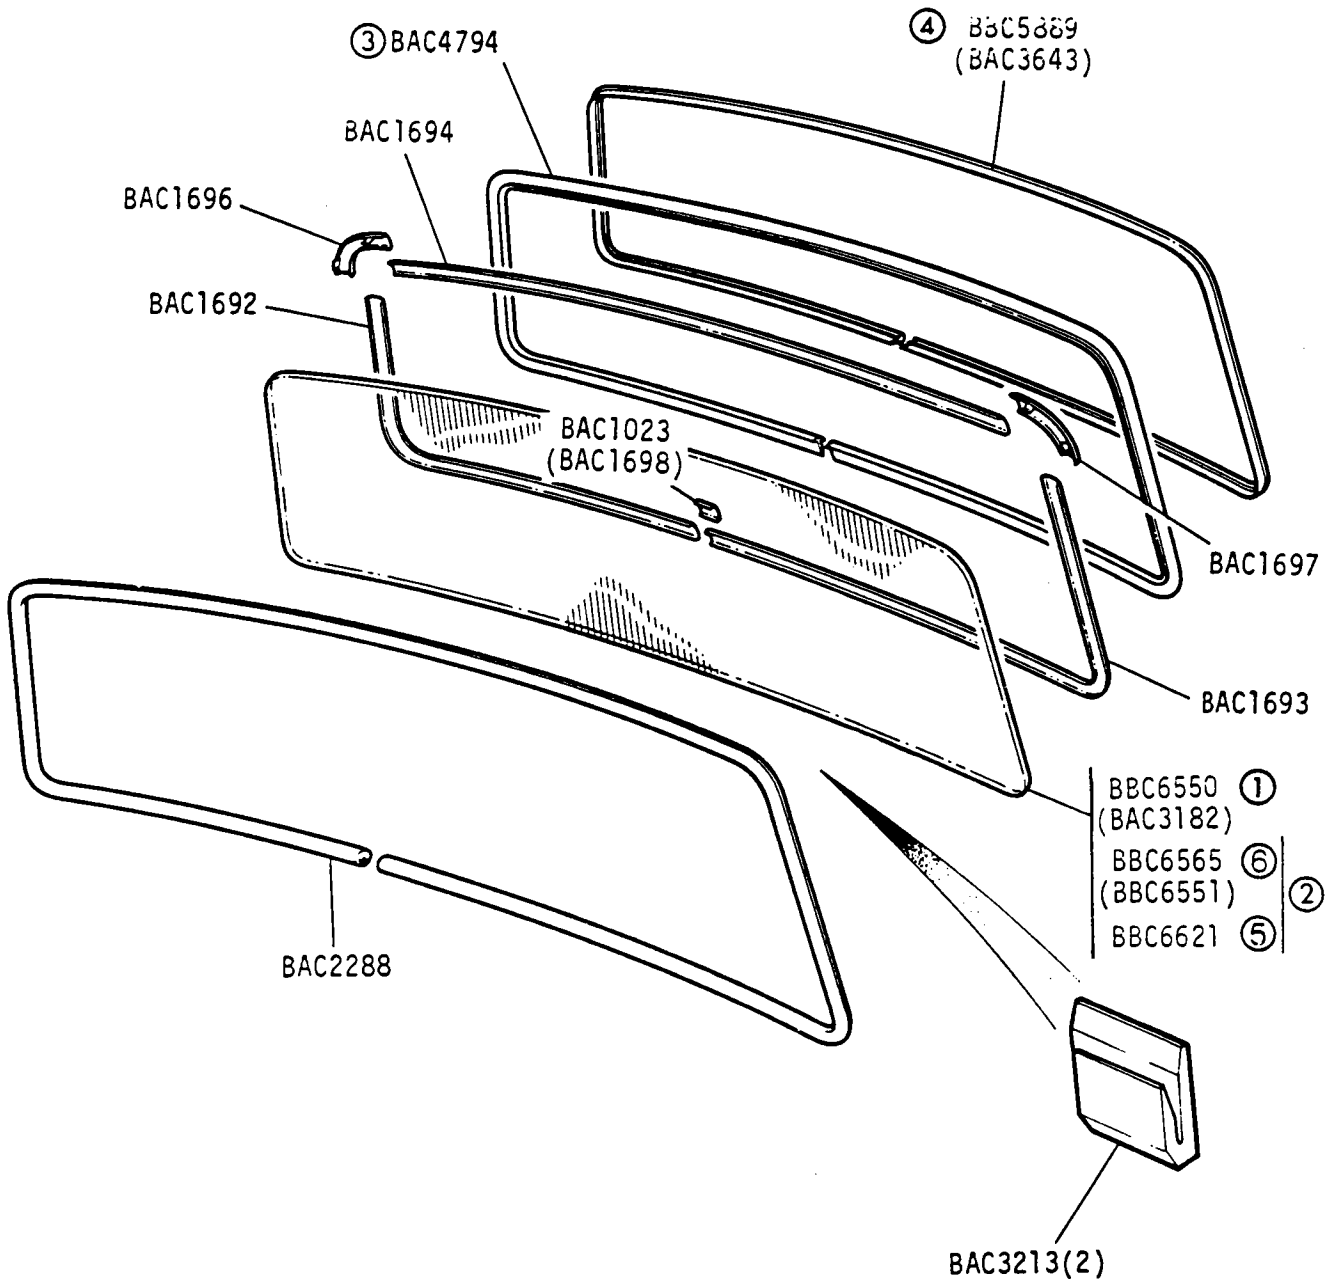

GROUP L
BACKLIGHT & FITTINGS

- ① Clear glass
- ② Tinted glass
- ③ Moulding to glass
- ④ Moulding to body

- ⑤ Countries with High Mounted Stop-Lamp
- ⑥ All other countries

VS1674

Betaseal kit RTC2668 (JLM171 sealer cartridge, part of RTC2668)

Repair Kit - Mounting Peg (High Mounted Stop Lamp) JLM1660

Jaguar XJ6 3.4 and 4.2 and Jaguar Sovereign 4.2 Series 3

Daimler 4.2 and Jaguar Vanden Plas Series 3

2H 15L