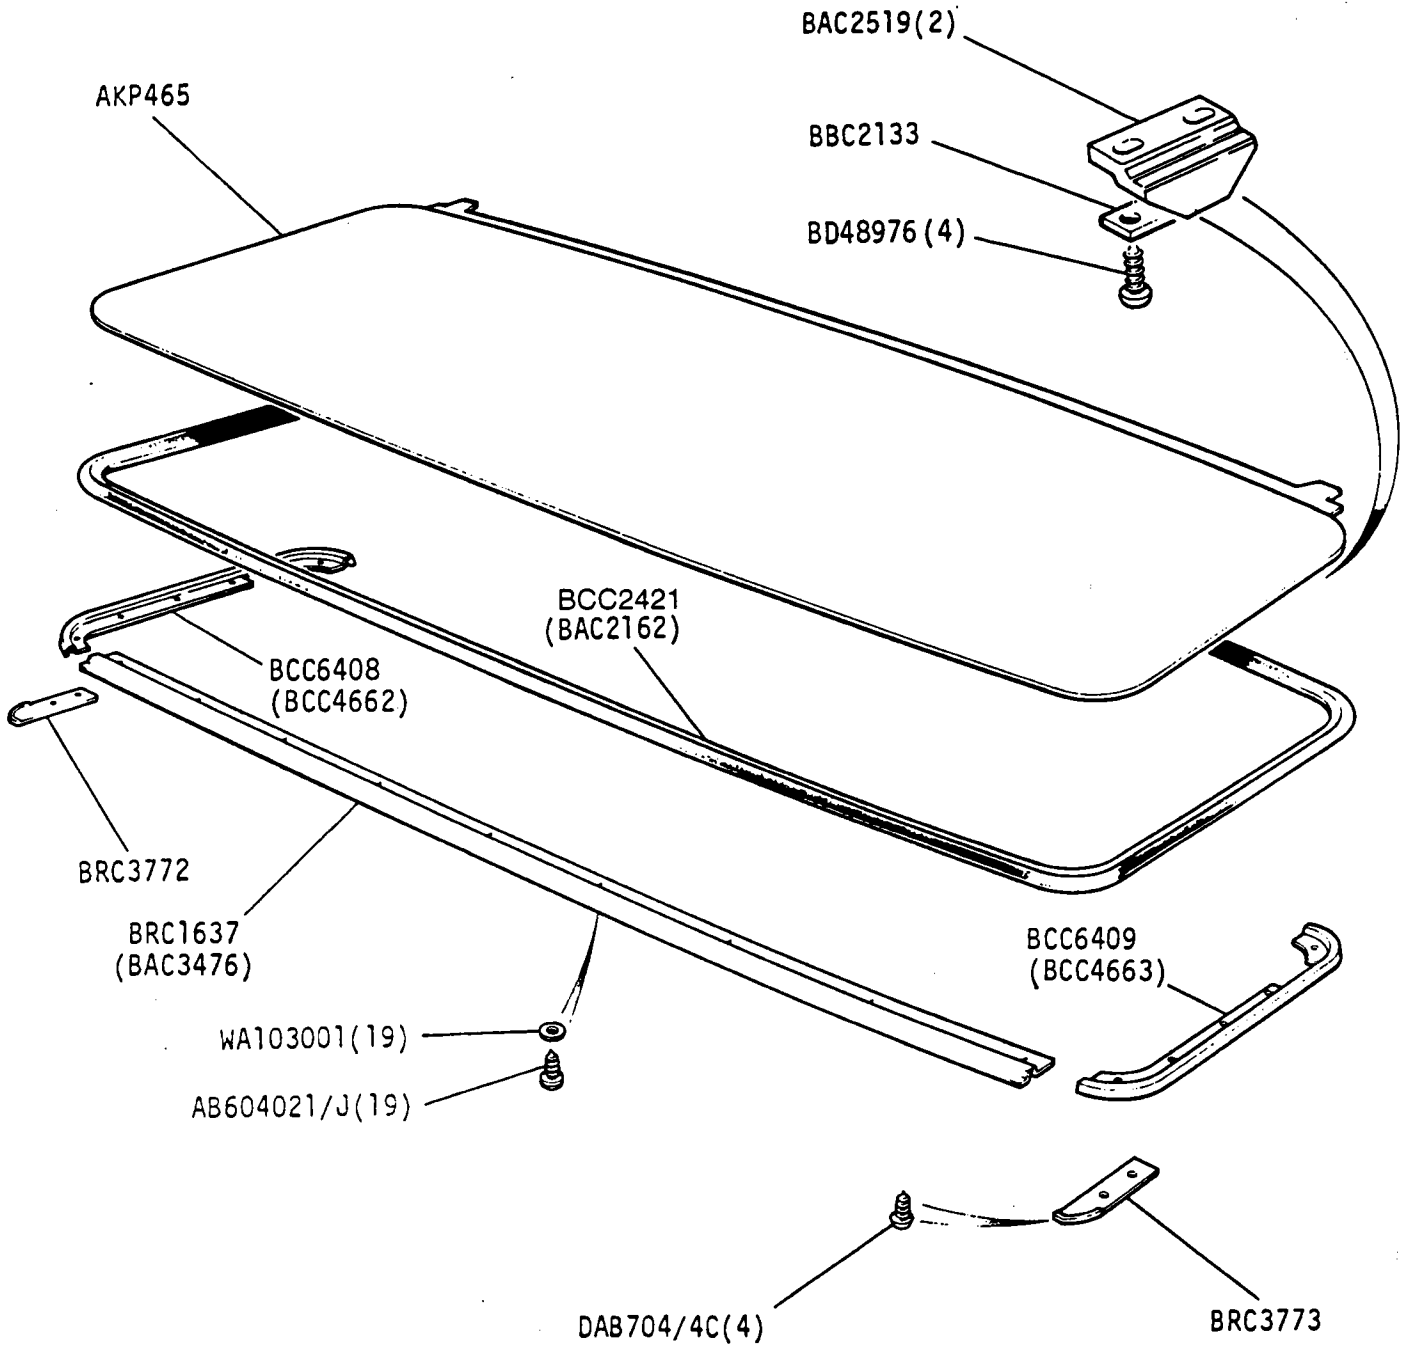

GROUP L
SLIDING ROOF - outer sliding panel

VS1883

Jaguar XJ6 3.4 and 4.2 and Jaguar Sovereign 4.2 Series 3
Daimler 4.2 and Jaguar Vanden Plas Series 3

21 09L