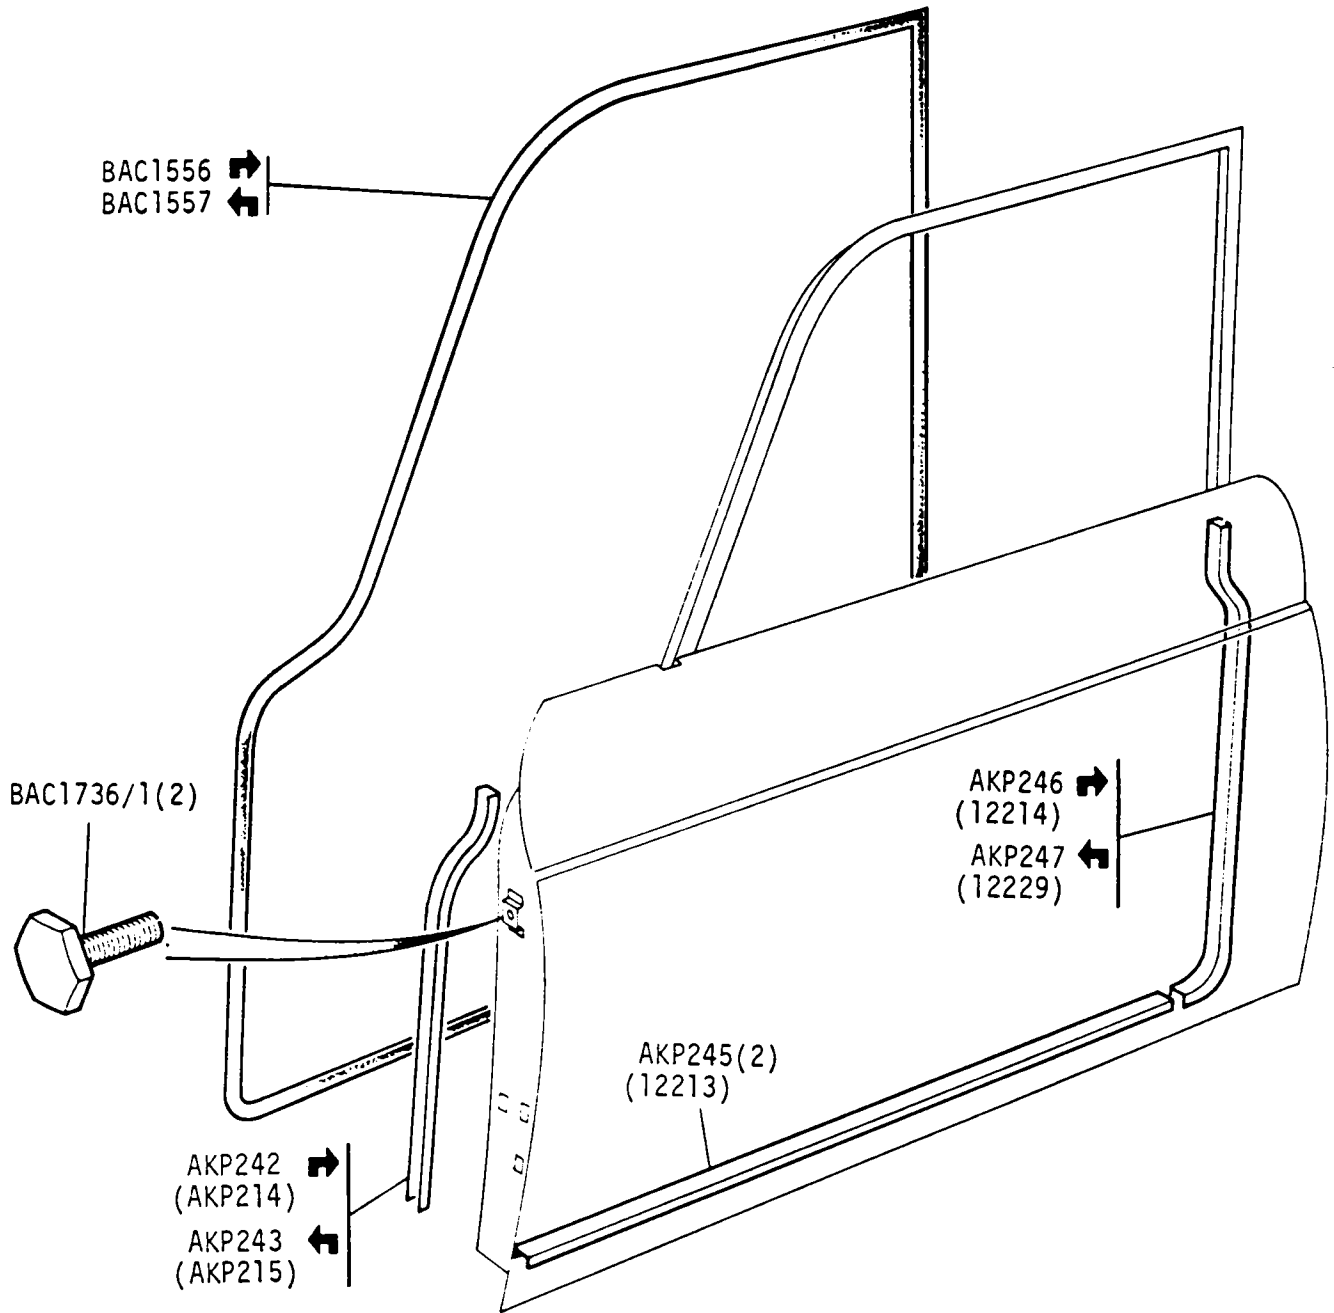

GROUP L
BODY FITTINGS - front door seals, seal retainers and switch striker

Jaguar XJ6 3.4 and 4.2 and Jaguar Sovereign 4.2 Series 3
Daimler 4.2 and Jaguar Vanden Plas Series 3

VS1875

2H 16R