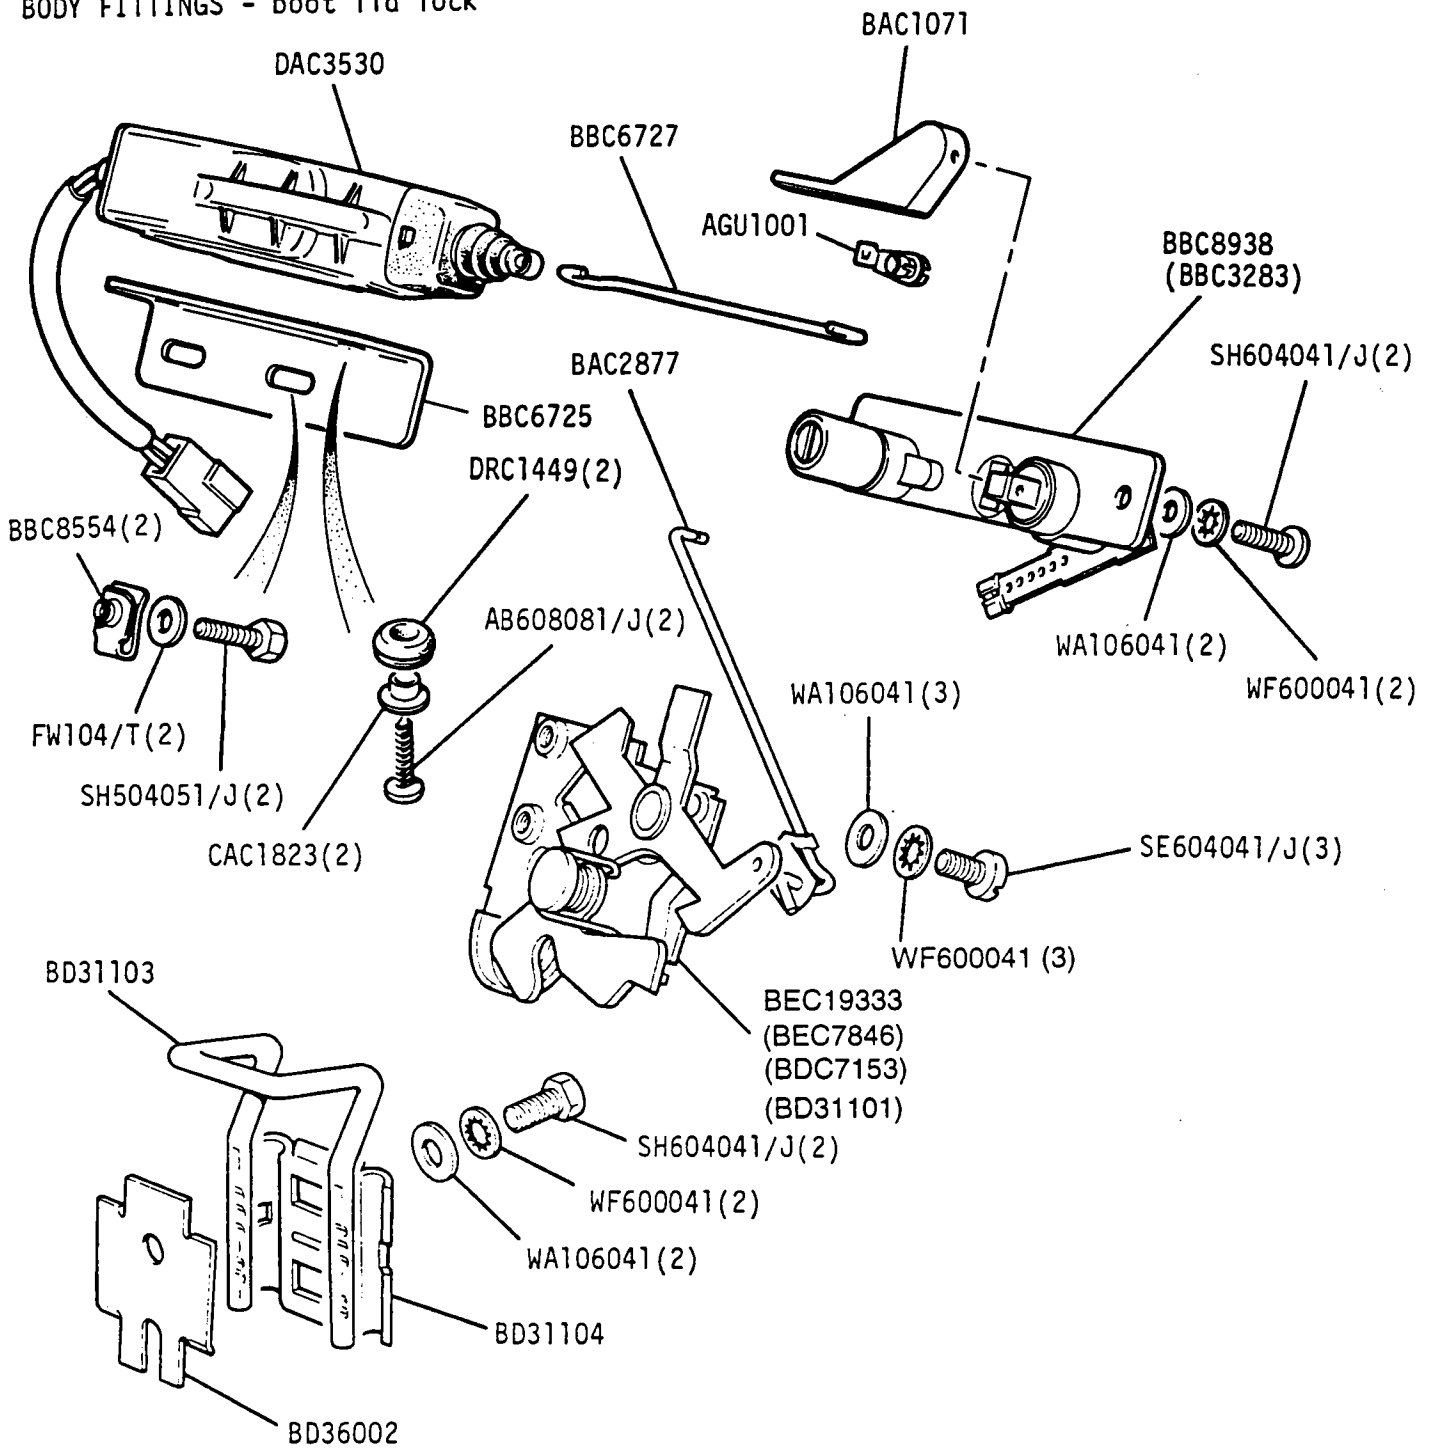

GROUP L
BODY FITTINGS - boot lid lock

JLM2074 Clip, link to lock

VS4500

Jaguar XJ6 3.4 and 4.2 and Jaguar Sovereign Series 3
Daimler 4.2 and Jaguar Vanden Plas Series 3

21 08L