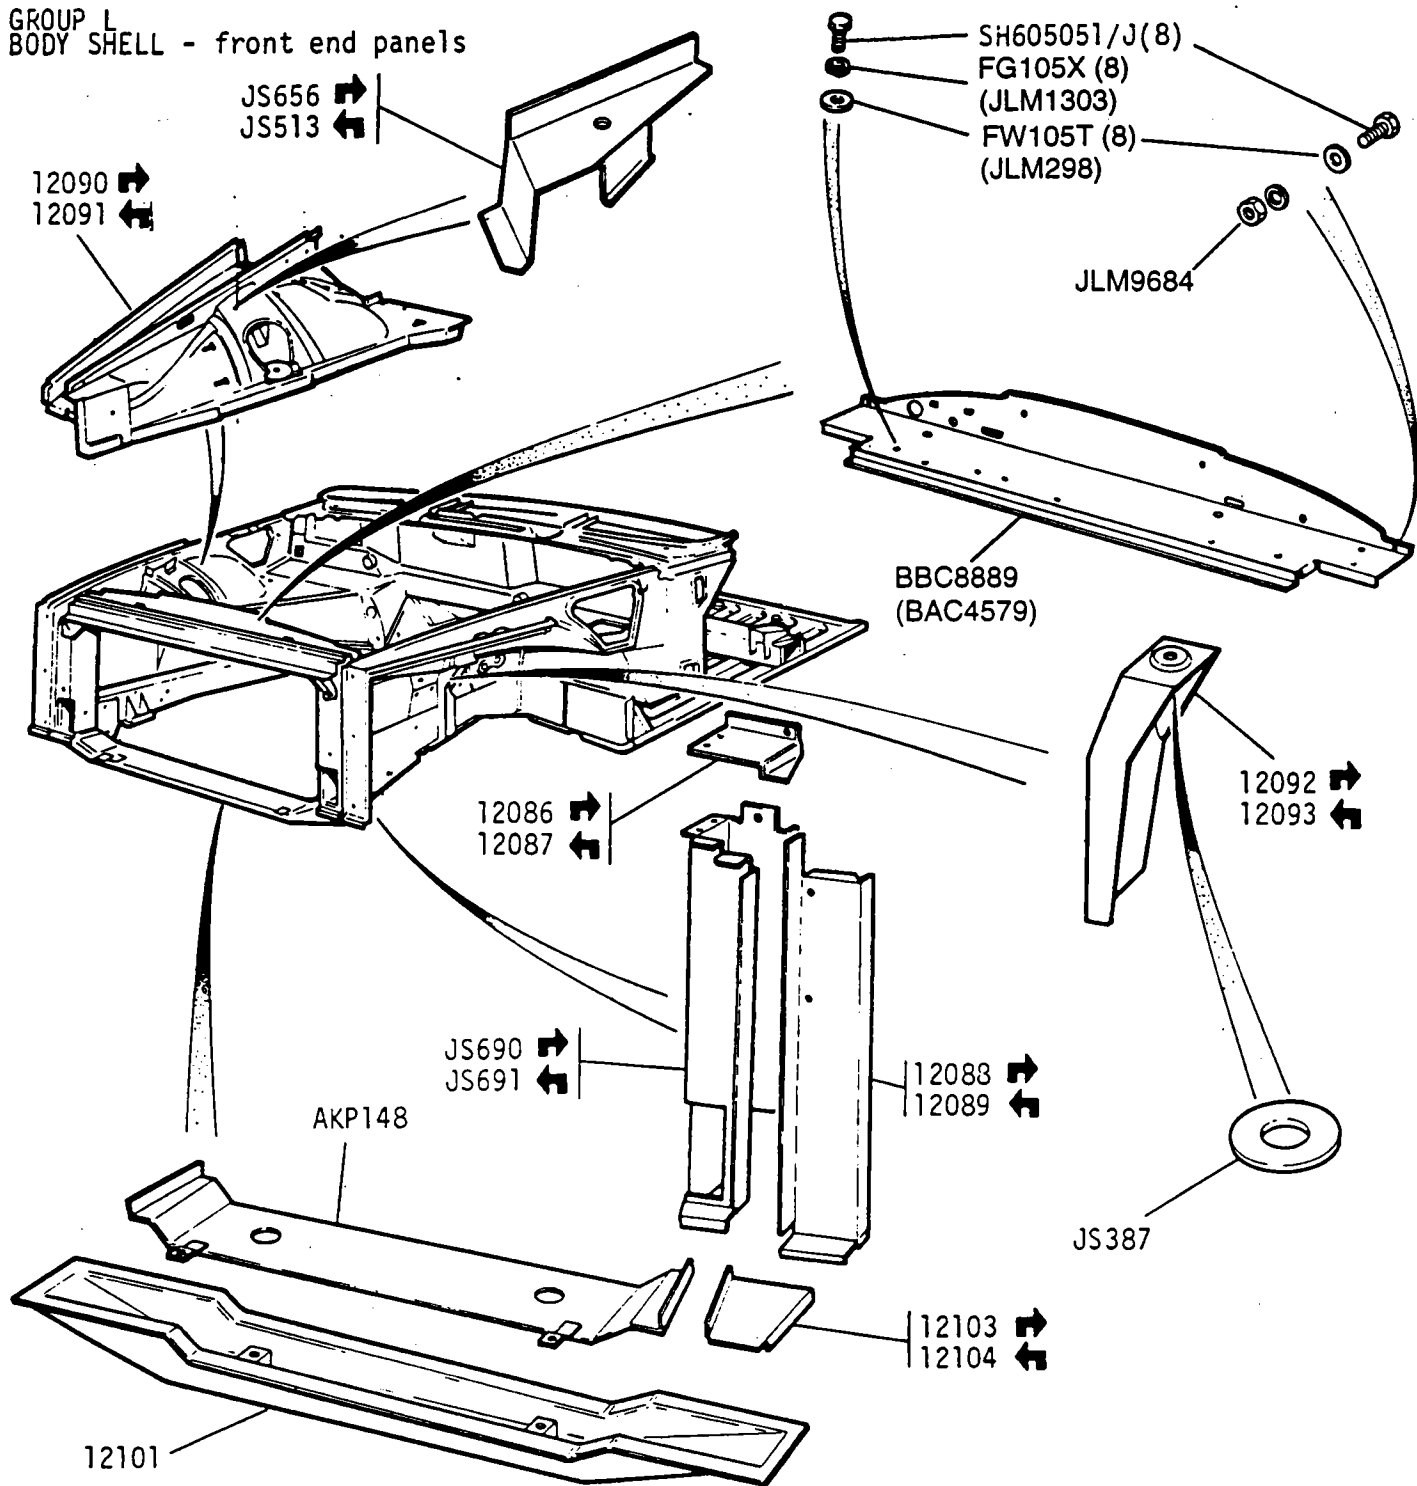

2H 03L

GROUP L
BODY SHELL - front end panels

VS1243/A

Jaguar XJ6 3.4 and 4.2 and Jaguar Sovereign Series 3
Daimler 4.2 and Jaguar Vanden Plas Series 3

2H 03R

GROUP L
 BODY SHELL - dash side panels - sidemembers