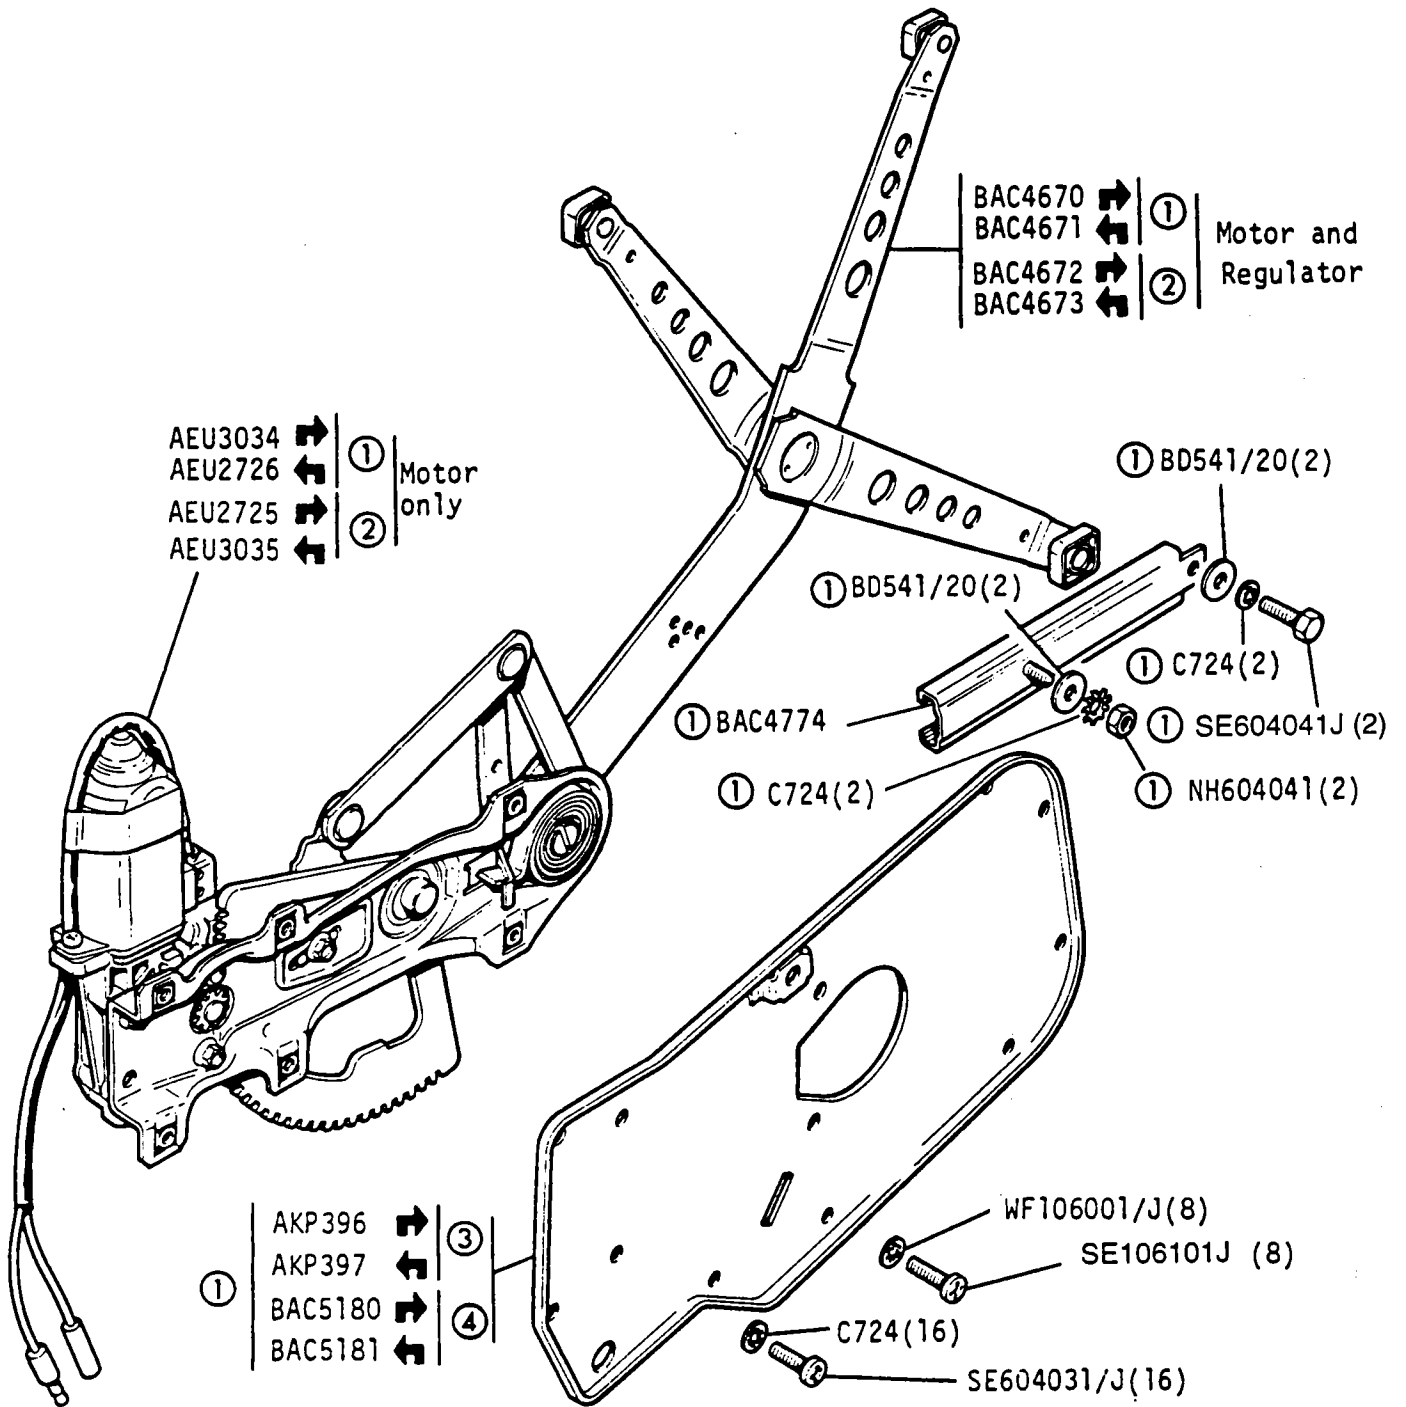

GROUP L
BODY FITTINGS - electric window regulators(Brose) USA only

- ① Front Door only
- ② Rear Door only
- ③ Jaguar & Jaguar Sovereign
- ④ VDP & Daimler 4.2

VS4368

Jaguar XJ6 3.4 and 4.2 and Jaguar Sovereign 4.2 Series 3
Daimler 4.2 and Jaguar Vanden Plas Series 3

2I 05L