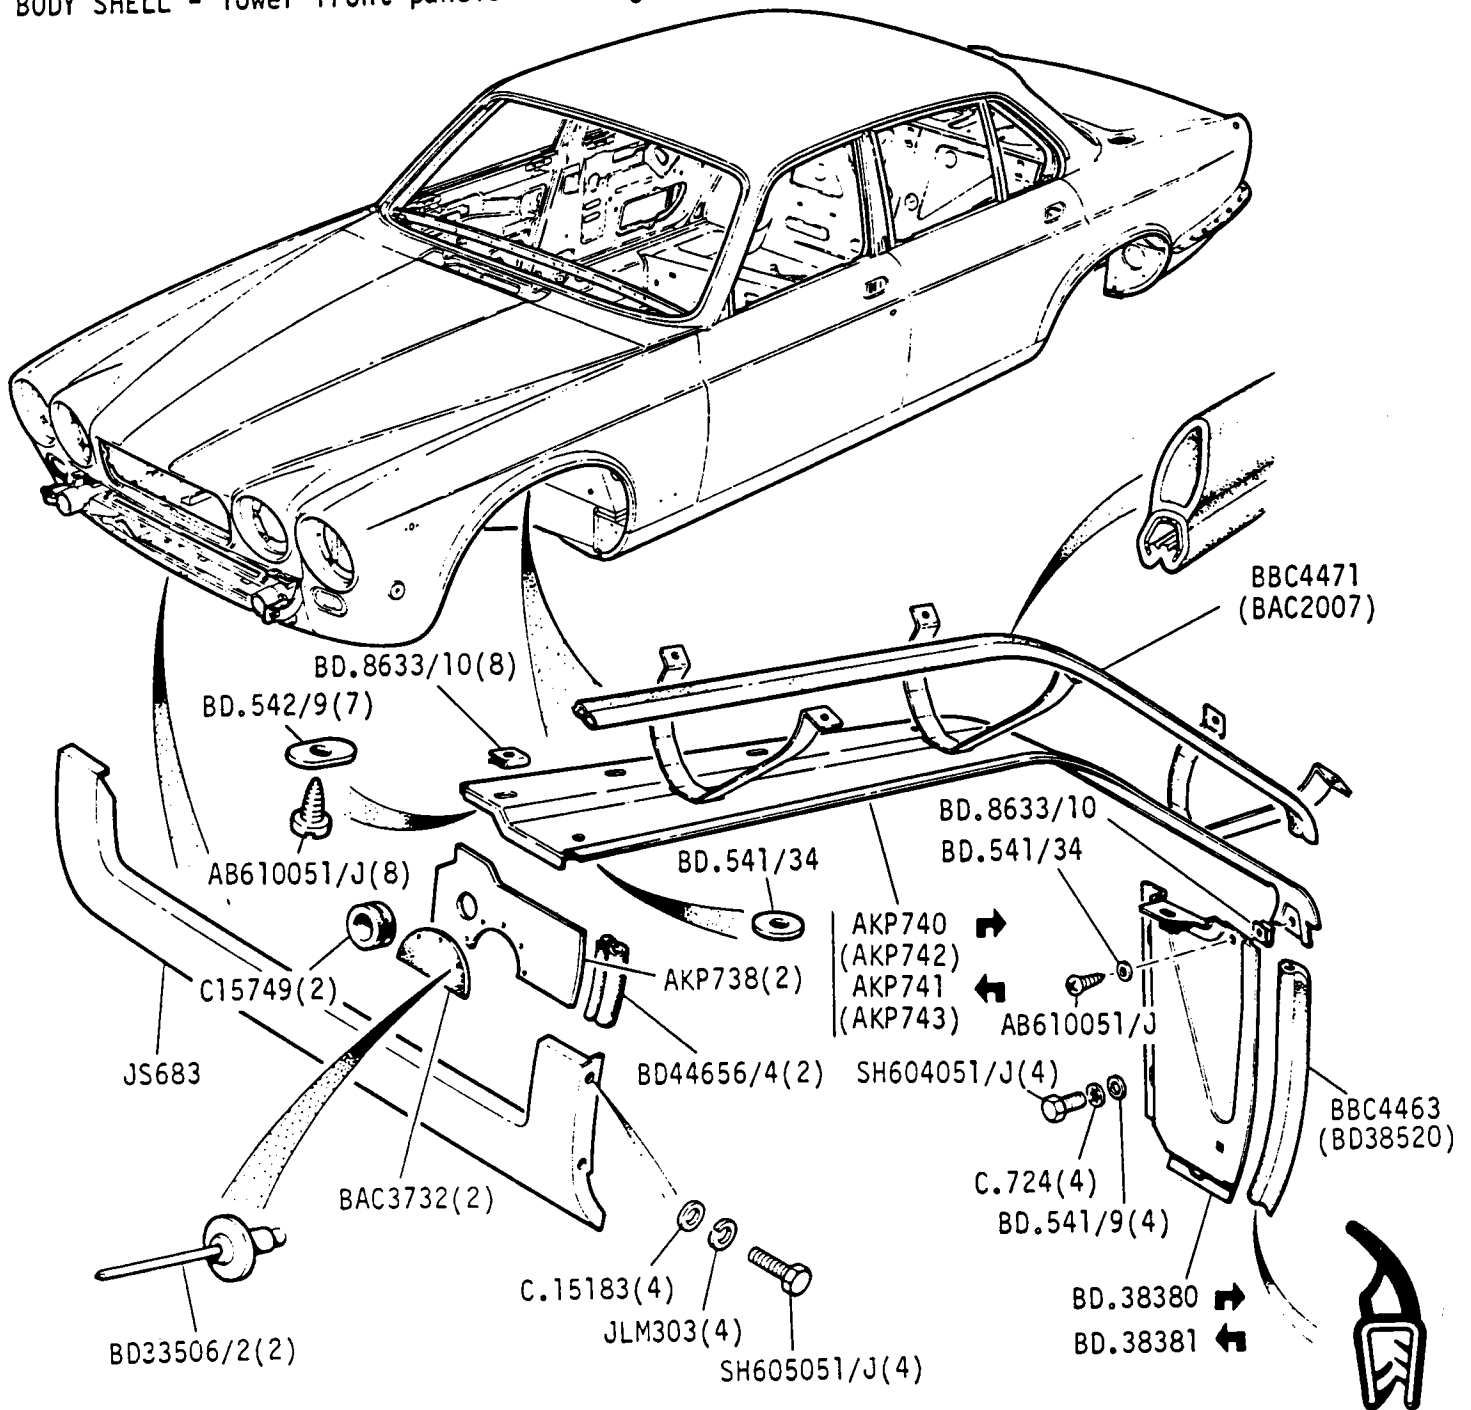

GROUP L
BODY SHELL - lower front panels - stoneguards

VS1244

Jaguar XJ6 3.4 and 4.2 and Jaguar Sovereign 4.2 Series 3
Daimler 4.2 and Jaguar Vanden Plas Series 3

2H 03L