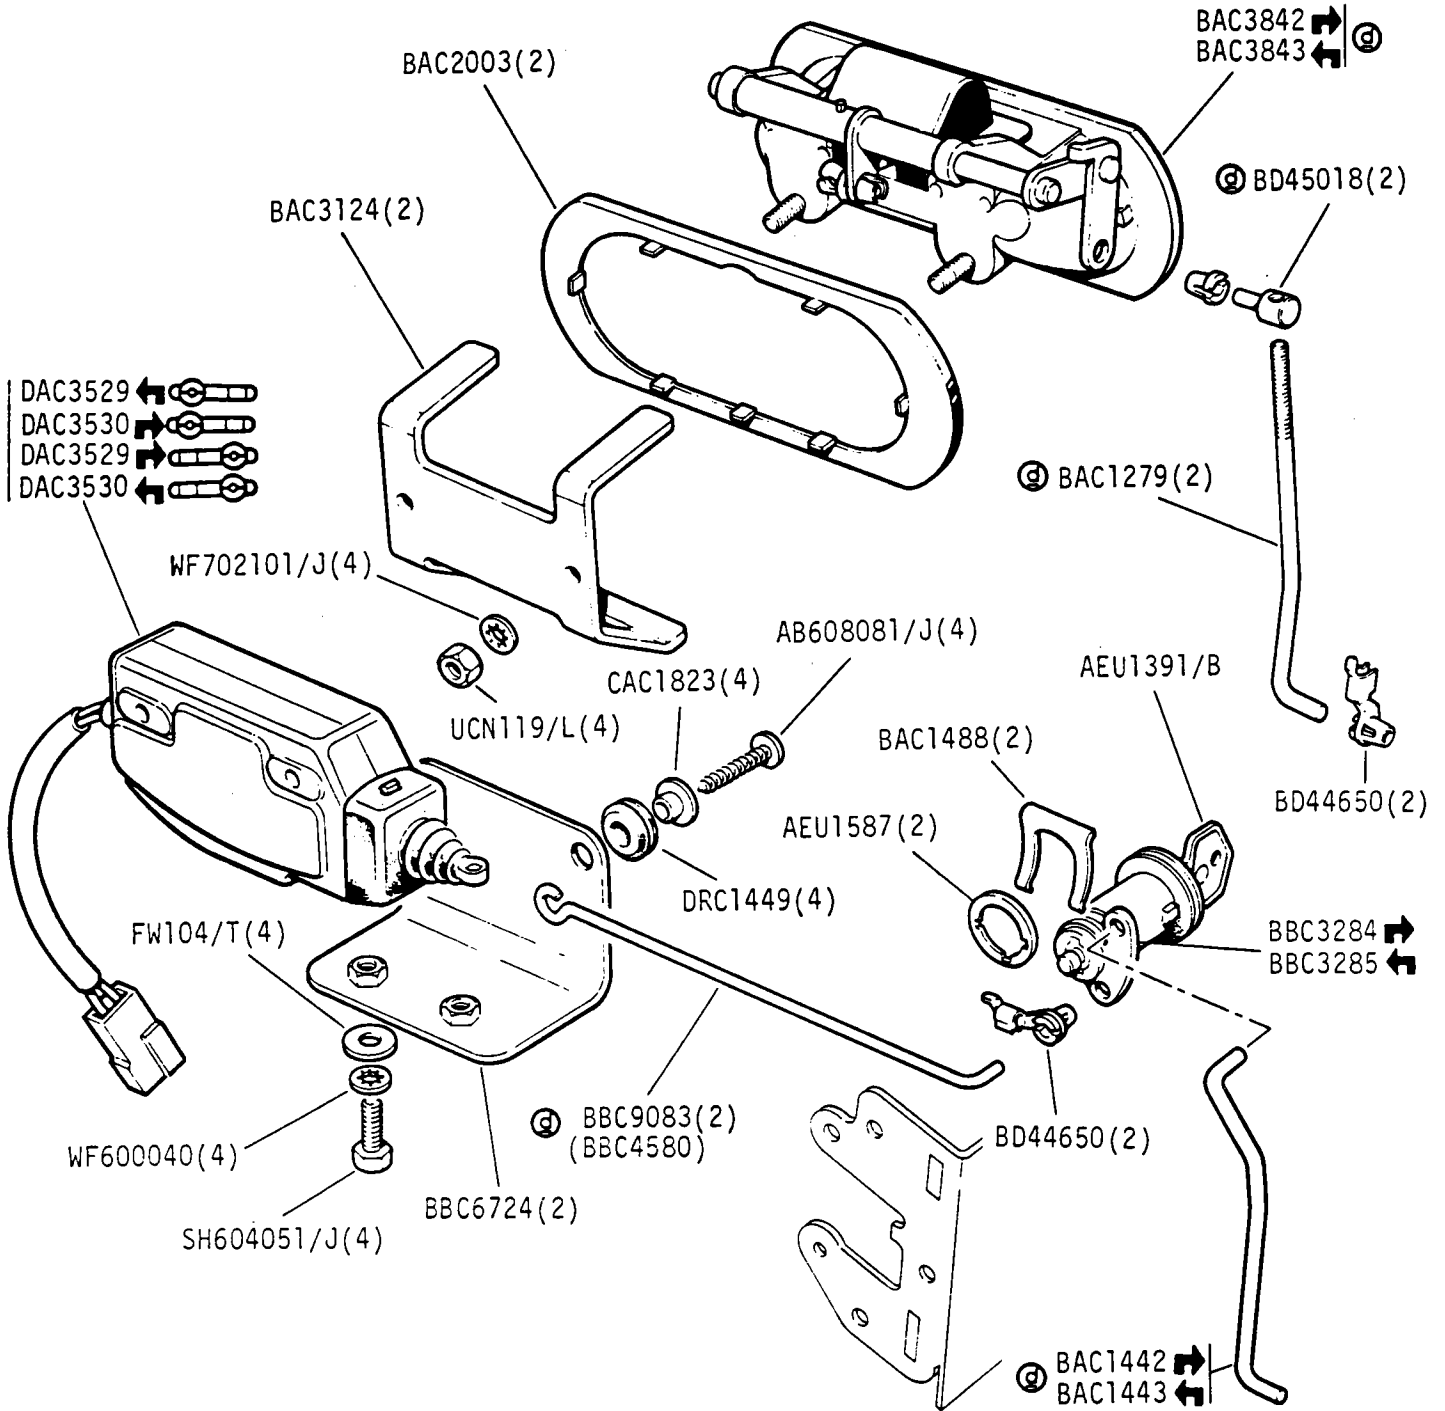

2H 16L

GROUP L
BODY FITTINGS - front door seals, seal retainers and switch striker

Jaguar XJ6 3.4 and 4.2 and Jaguar Sovereign 4.2 Series 3
Daimler 4.2 and Jaguar Vanden Plas Series 3

VS1875

2H 16R

GROUP L
 BODY FITTINGS - front door handle and solenoid