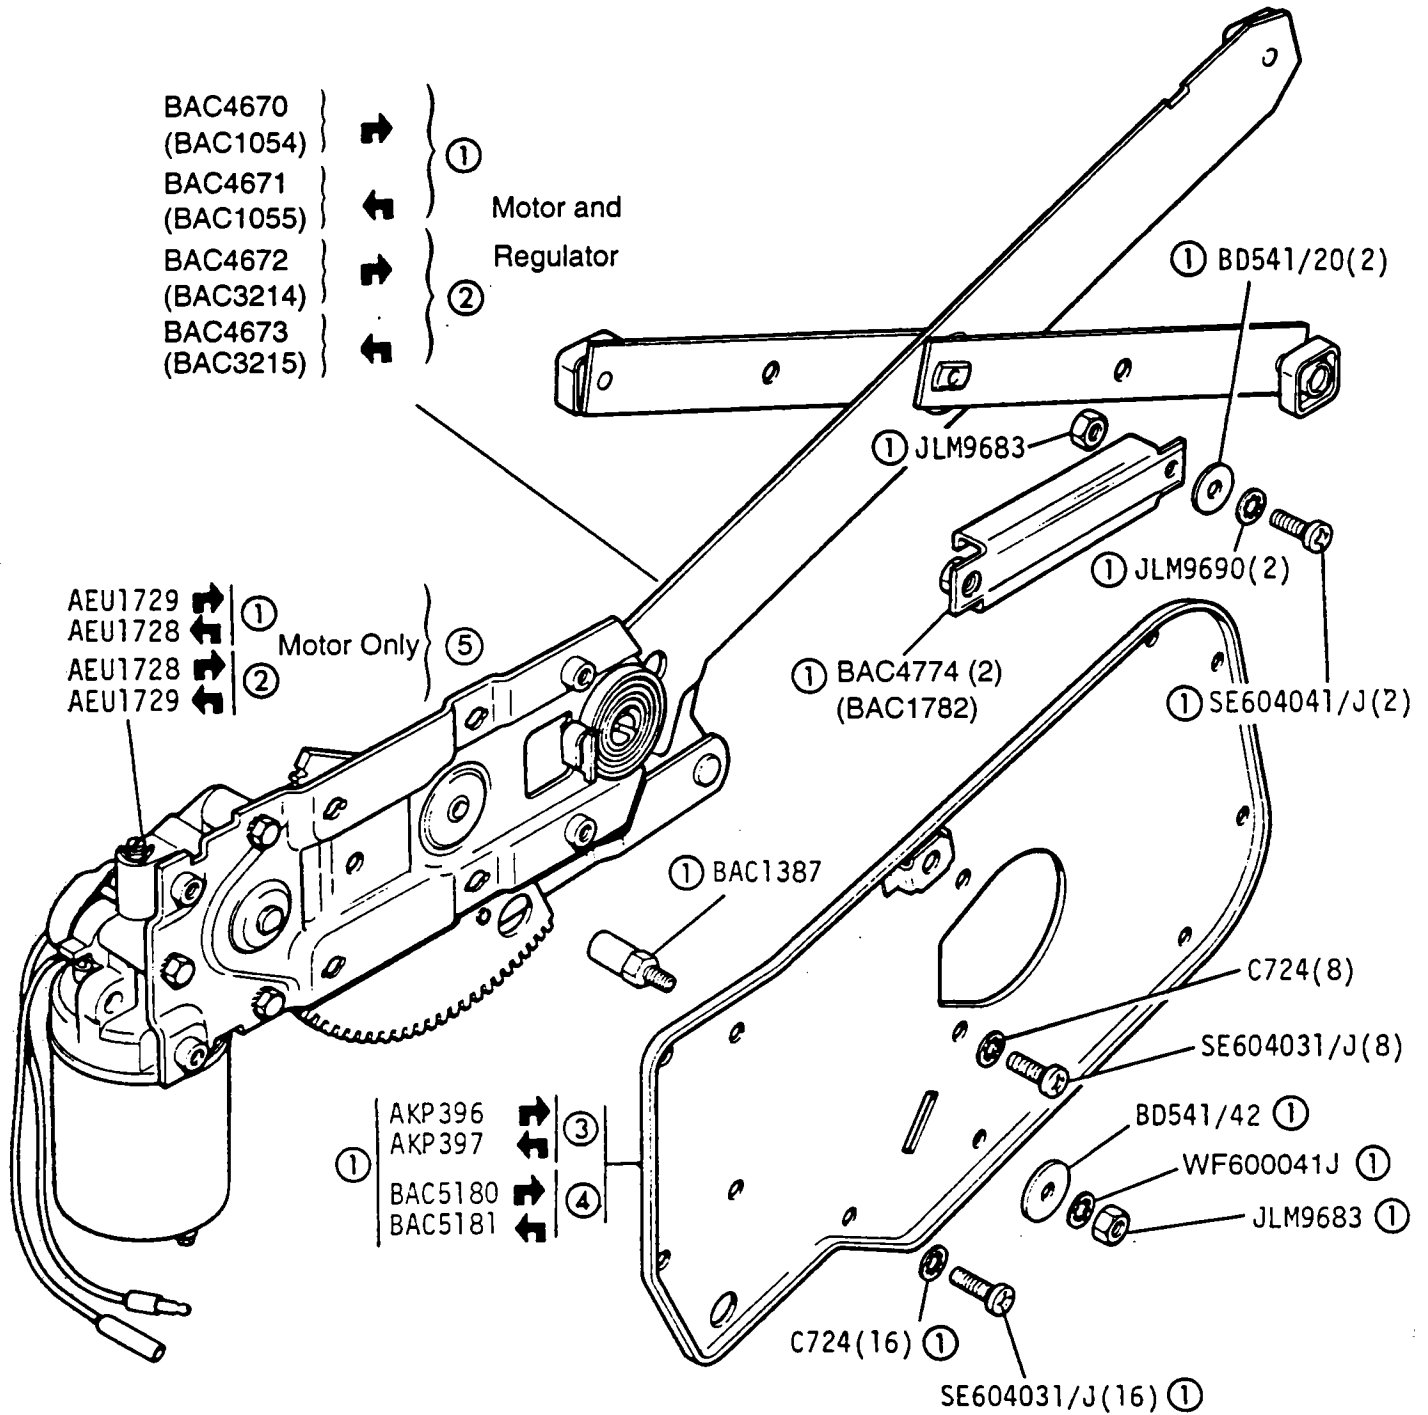

2I 03R

GROUP L
 BODY FITTINGS - front and rear door locks

- ① Without child proof lock
- ② With child proof lock

SM5662

GROUP L

BODY FITTINGS - electric window regulators (AC Delco Motor and Regulators)

- | | |
|----------------------------------------------------------|--------|
| ① FRONT DOOR ONLY | VS1871 |
| ② REAR DOOR ONLY | |
| ③ JAGUAR & JAGUAR SOVEREIGN | |
| ④ VDP & DAIMLER 4.2 | |
| ⑤ Motor Seperate NLA, use Motor & Regulator Assembly | |
| Jaguar XJ6 3.4 and 4.2 and Jaguar Sovereign 4.2 Series 3 | |
| Daimler 4.2 and Jaguar Vanden Plas Series 3 | |
| | 2I 04R |