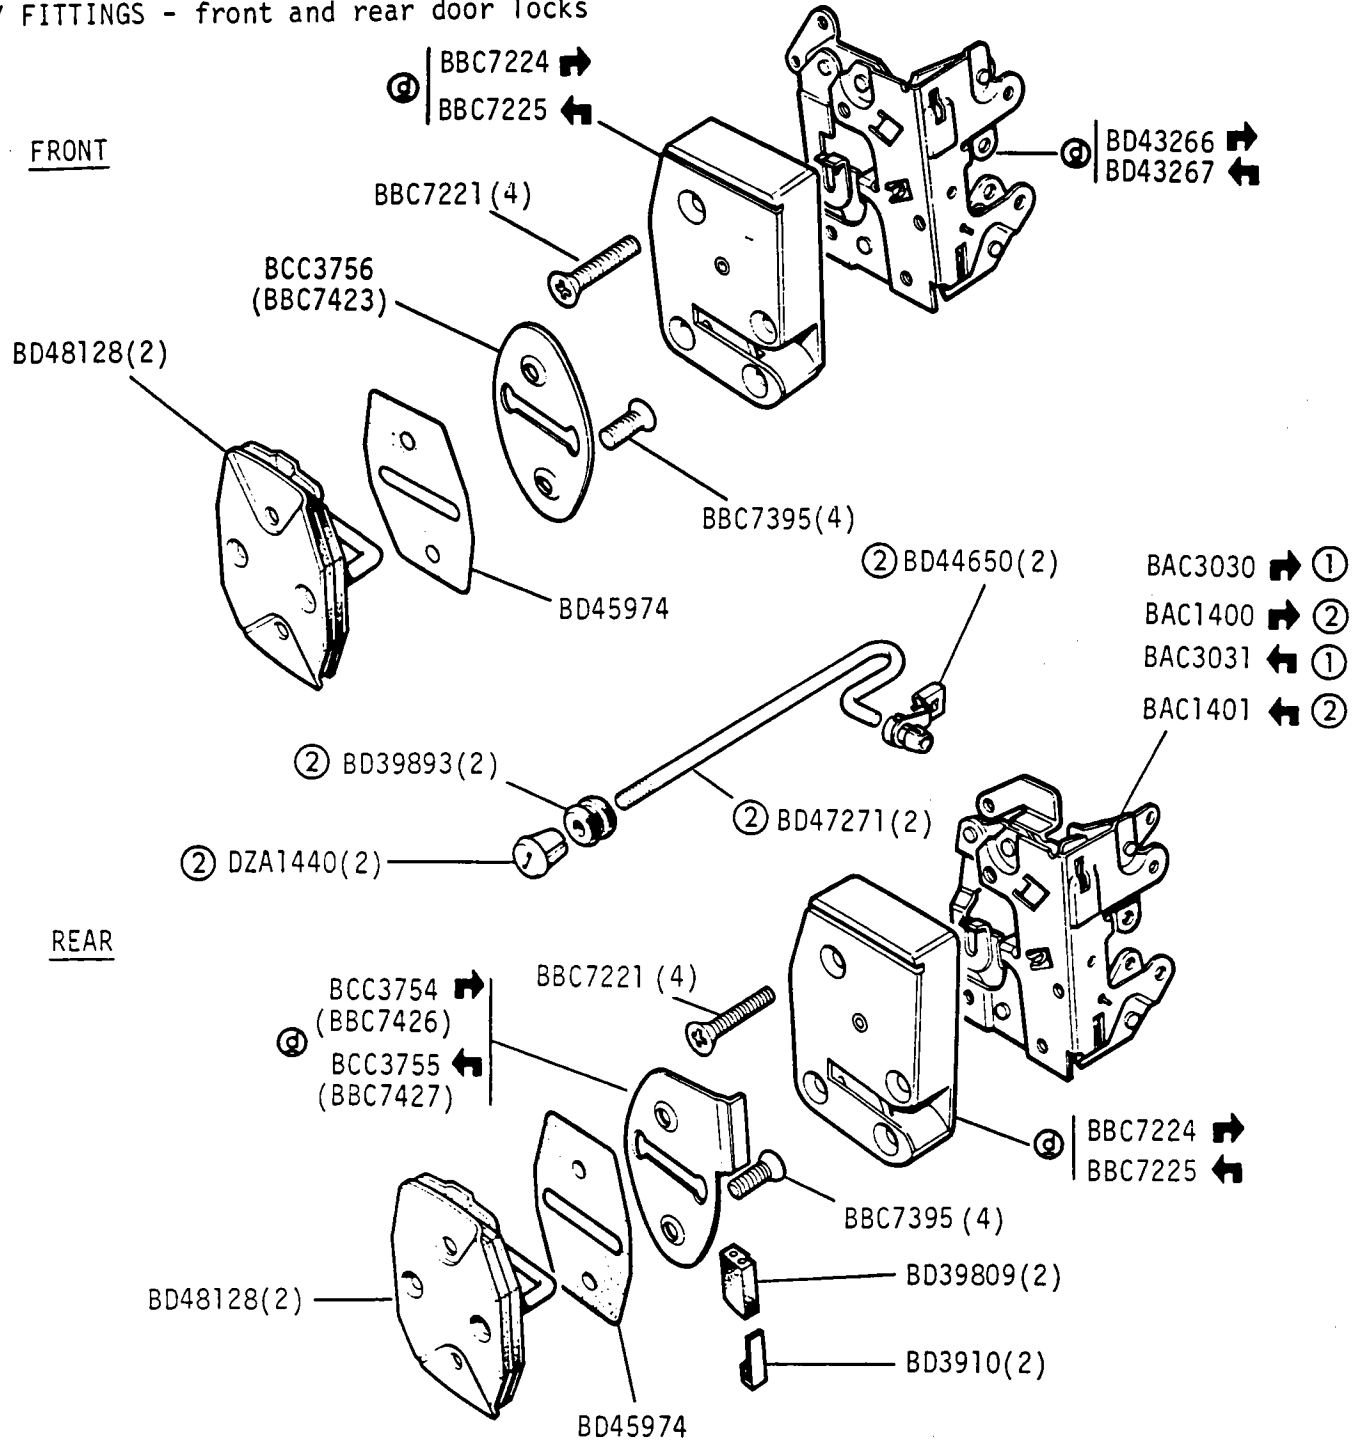

GROUP L
BODY FITTINGS - front and rear door locks

- ① Without child proof lock
- ② With child proof lock

SM5662