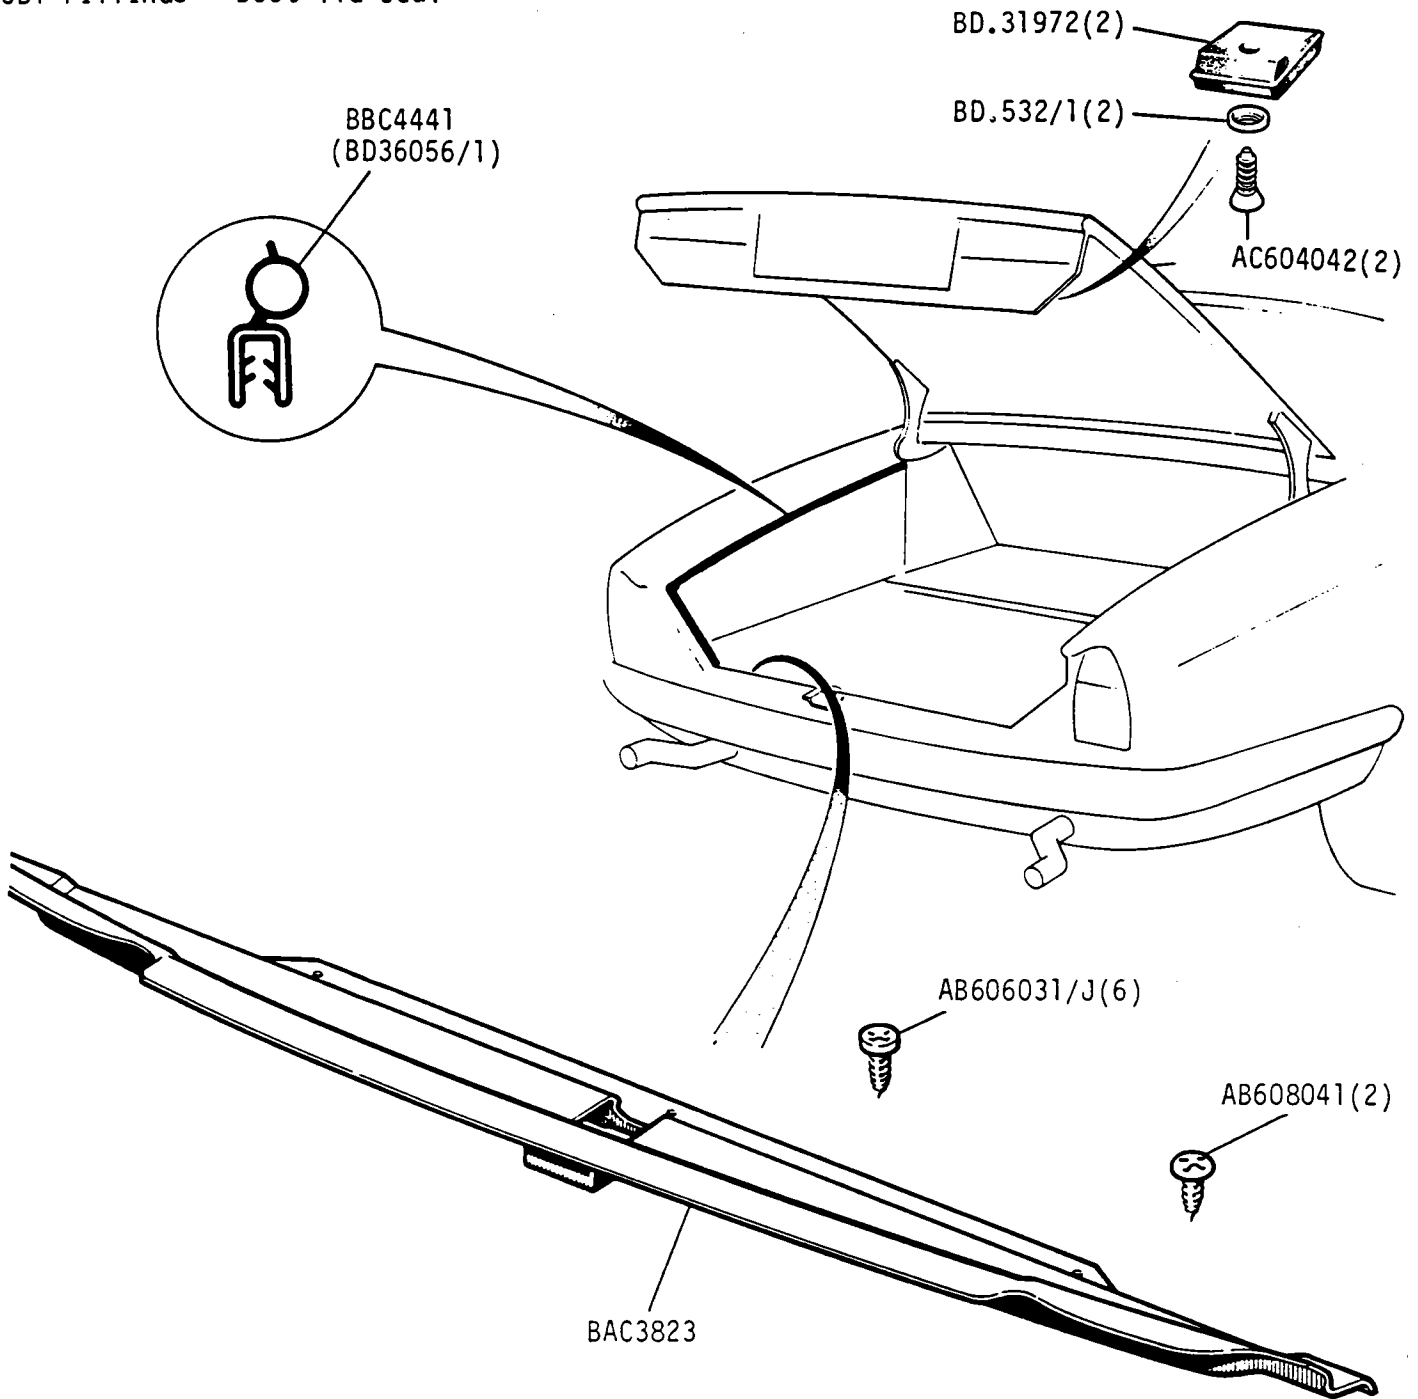

2I 06R

GROUP L
 BODY FITTINGS - boot lid hinges

SM5551

Jaguar XJ6 3.4 and 4.2 and Jaguar Sovereign Series 3
 Daimler 4.2 and Jaguar Vanden Plas Series 3

2I 07L

GROUP L
BODY FITTINGS - boot lid seal

VS1783

Jaguar XJ6 3.4 and 4.2 and Jaguar Sovereign 4.2 Series 3
Daimler 4.2 and Jaguar Vanden Plas Series 3