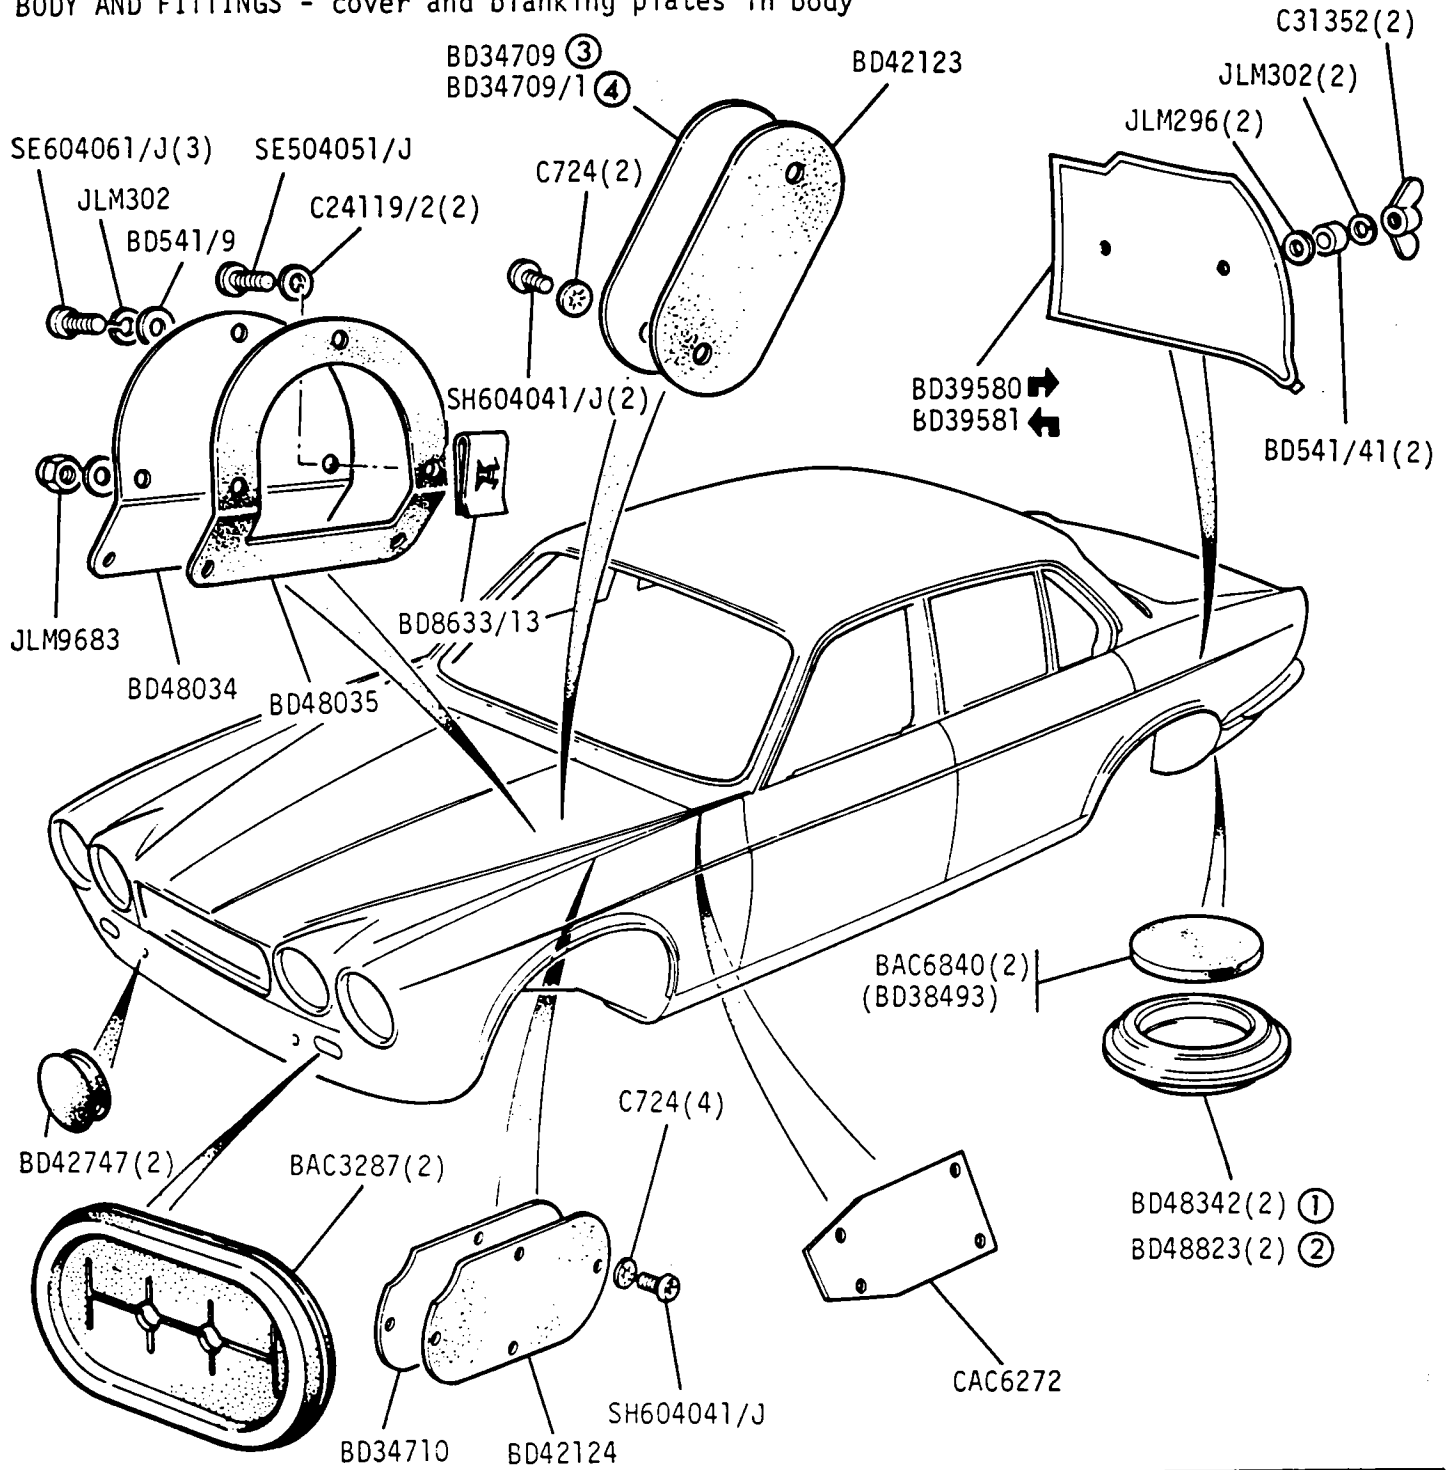

2I 07R

GROUP L
 BODY FITTINGS - boot lid lock

JLM2074 Clip, link to lock

VS4500

Jaguar XJ6 3.4 and 4.2 and Jaguar Sovereign Series 3
 Daimler 4.2 and Jaguar Vanden Plas Series 3

21 08L

GROUP L
 BODY AND FITTINGS - cover and blanking plates in body