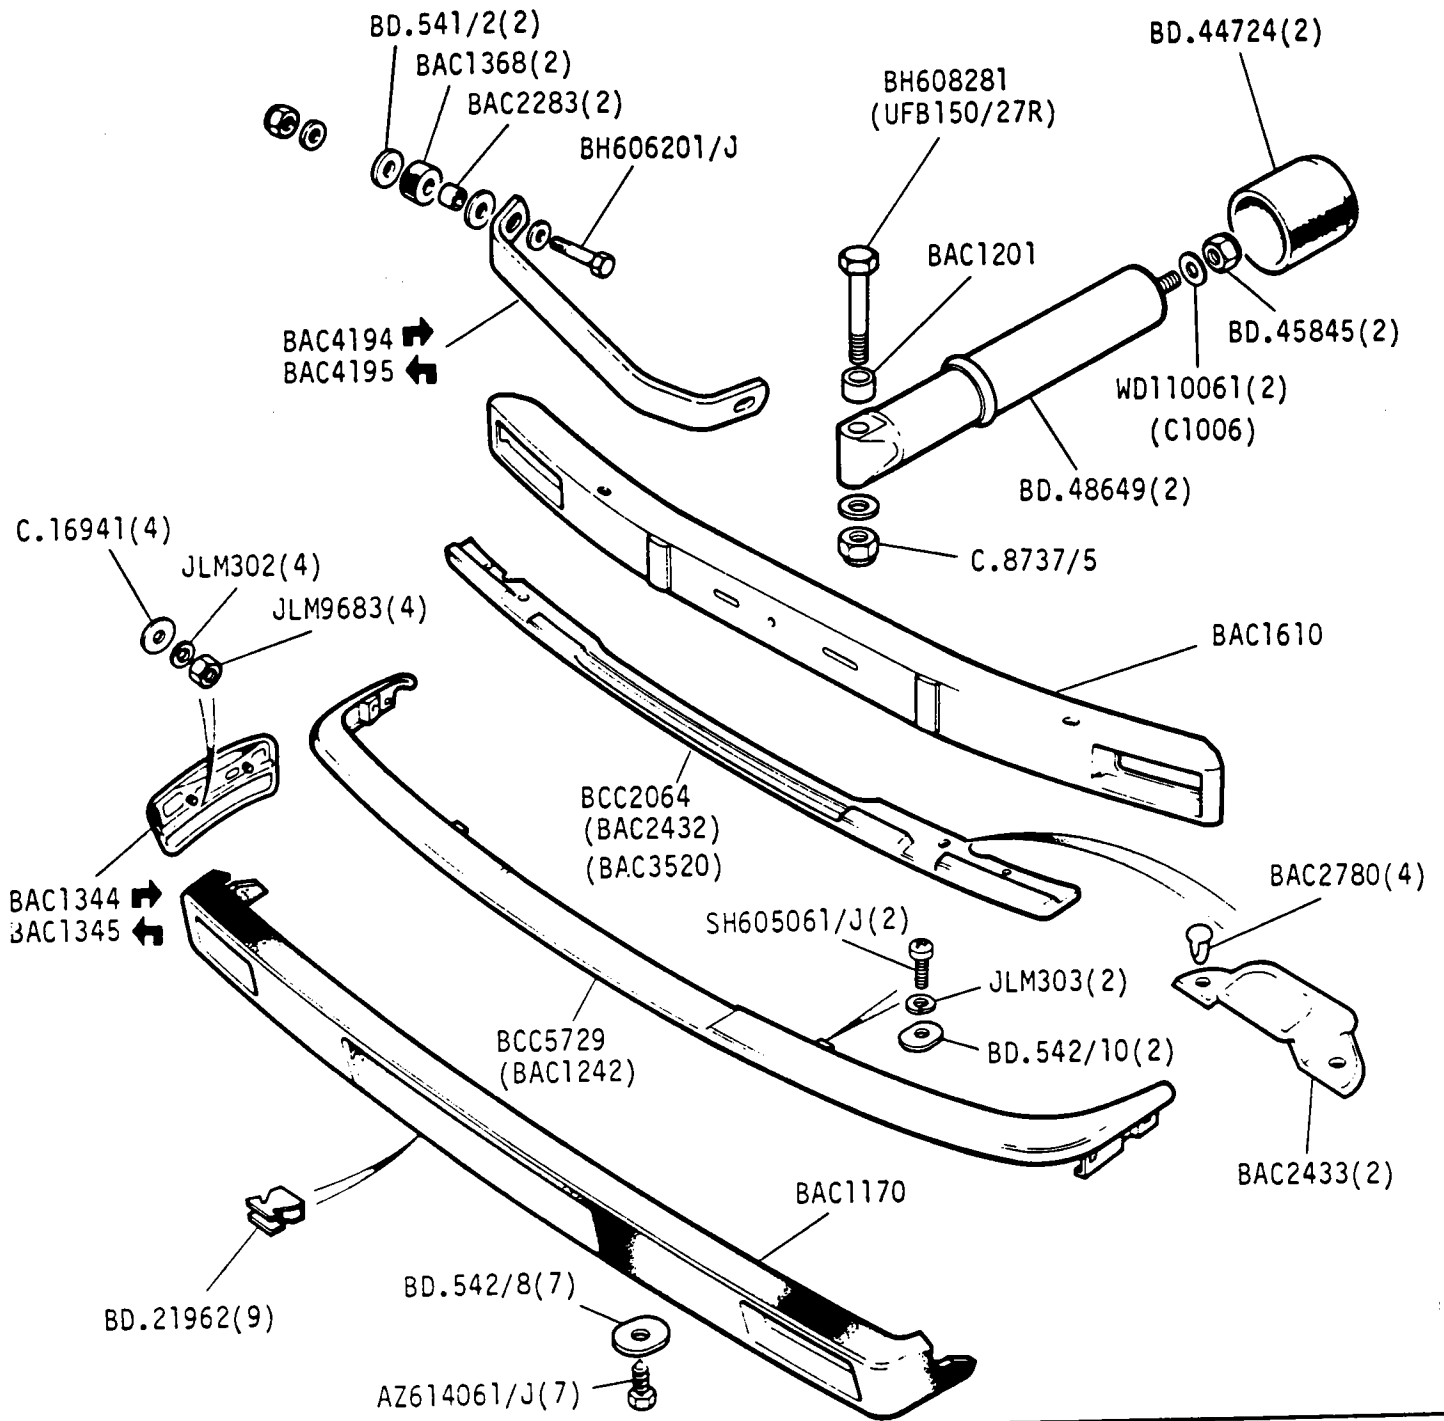

GROUP L
BODY FITTINGS - front bumpers - (For cars with impact absorbers)

VS1879

Jaguar XJ6 3.4 and 4.2 and Jaguar Sovereign 4.2 Series 3
Daimler 4.2 and Jaguar Vanden Plas Series 3

2H 09L