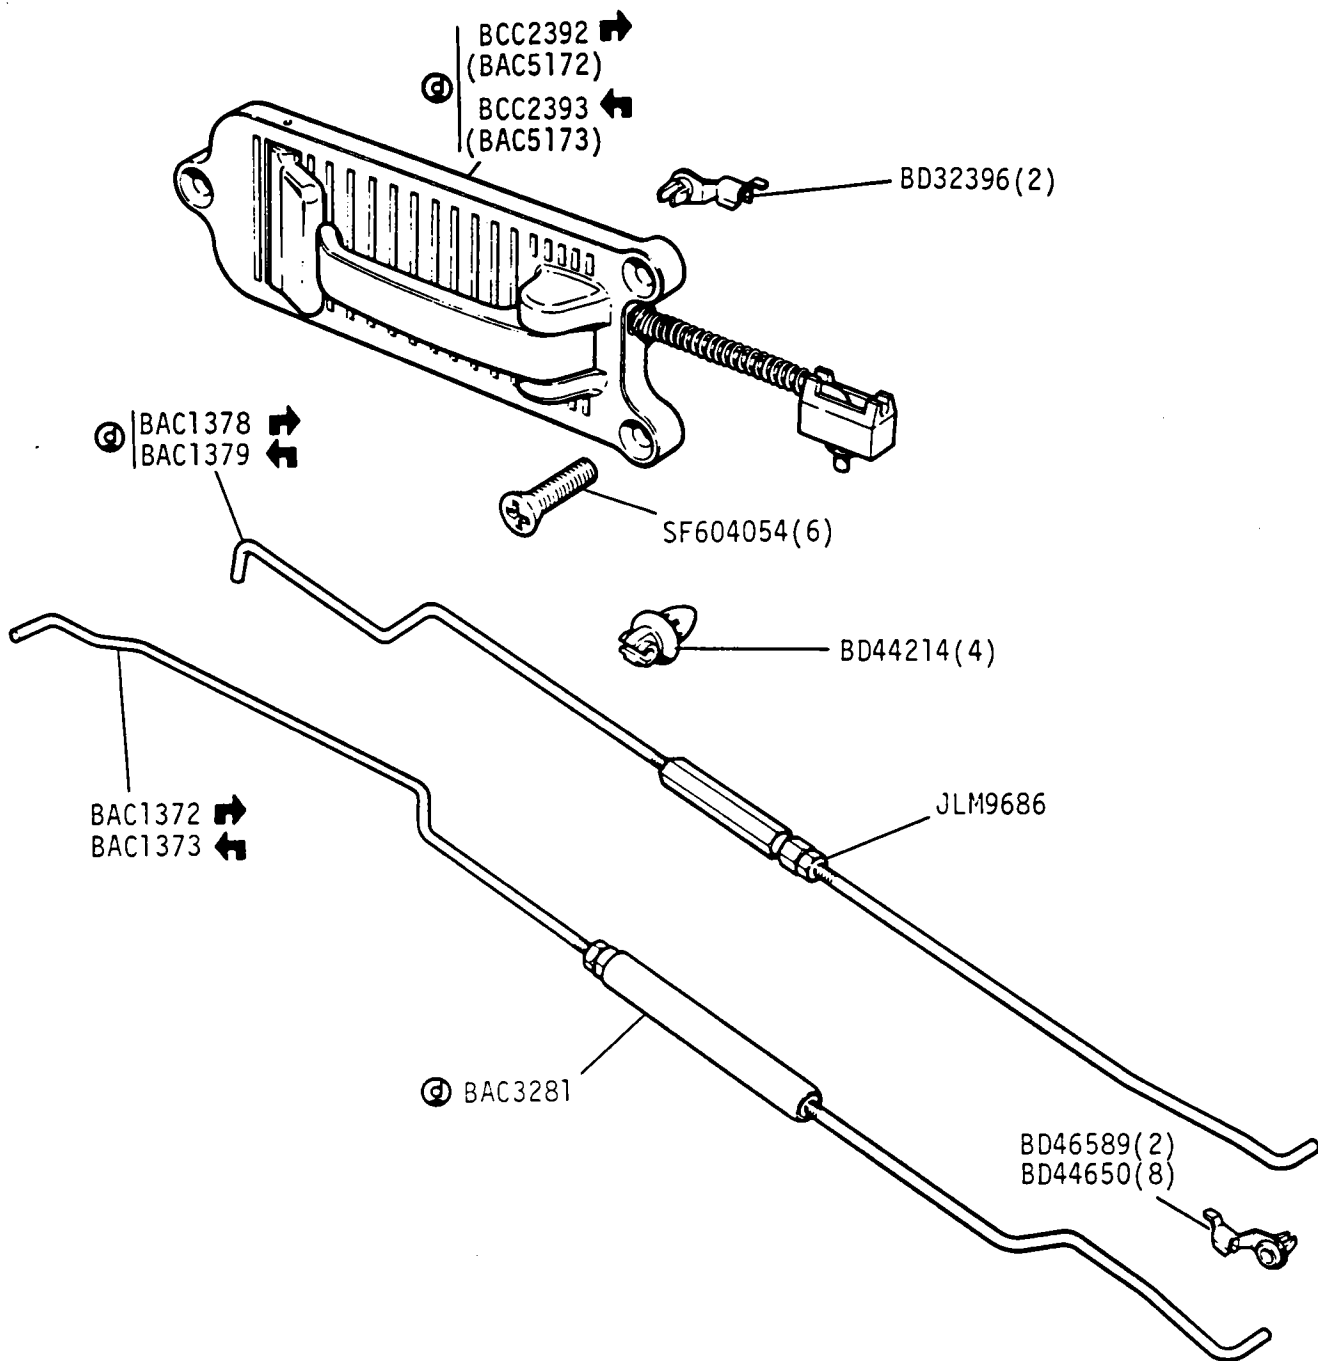

GROUP L
BODY FITTINGS - front door remote control

VS1872

Jaguar XJ6 3.4 and 4.2 and Jaguar Sovereign 4.2 Series 3
Daimler 4.2 and Jaguar Vanden Plas Series 3

2H 17R